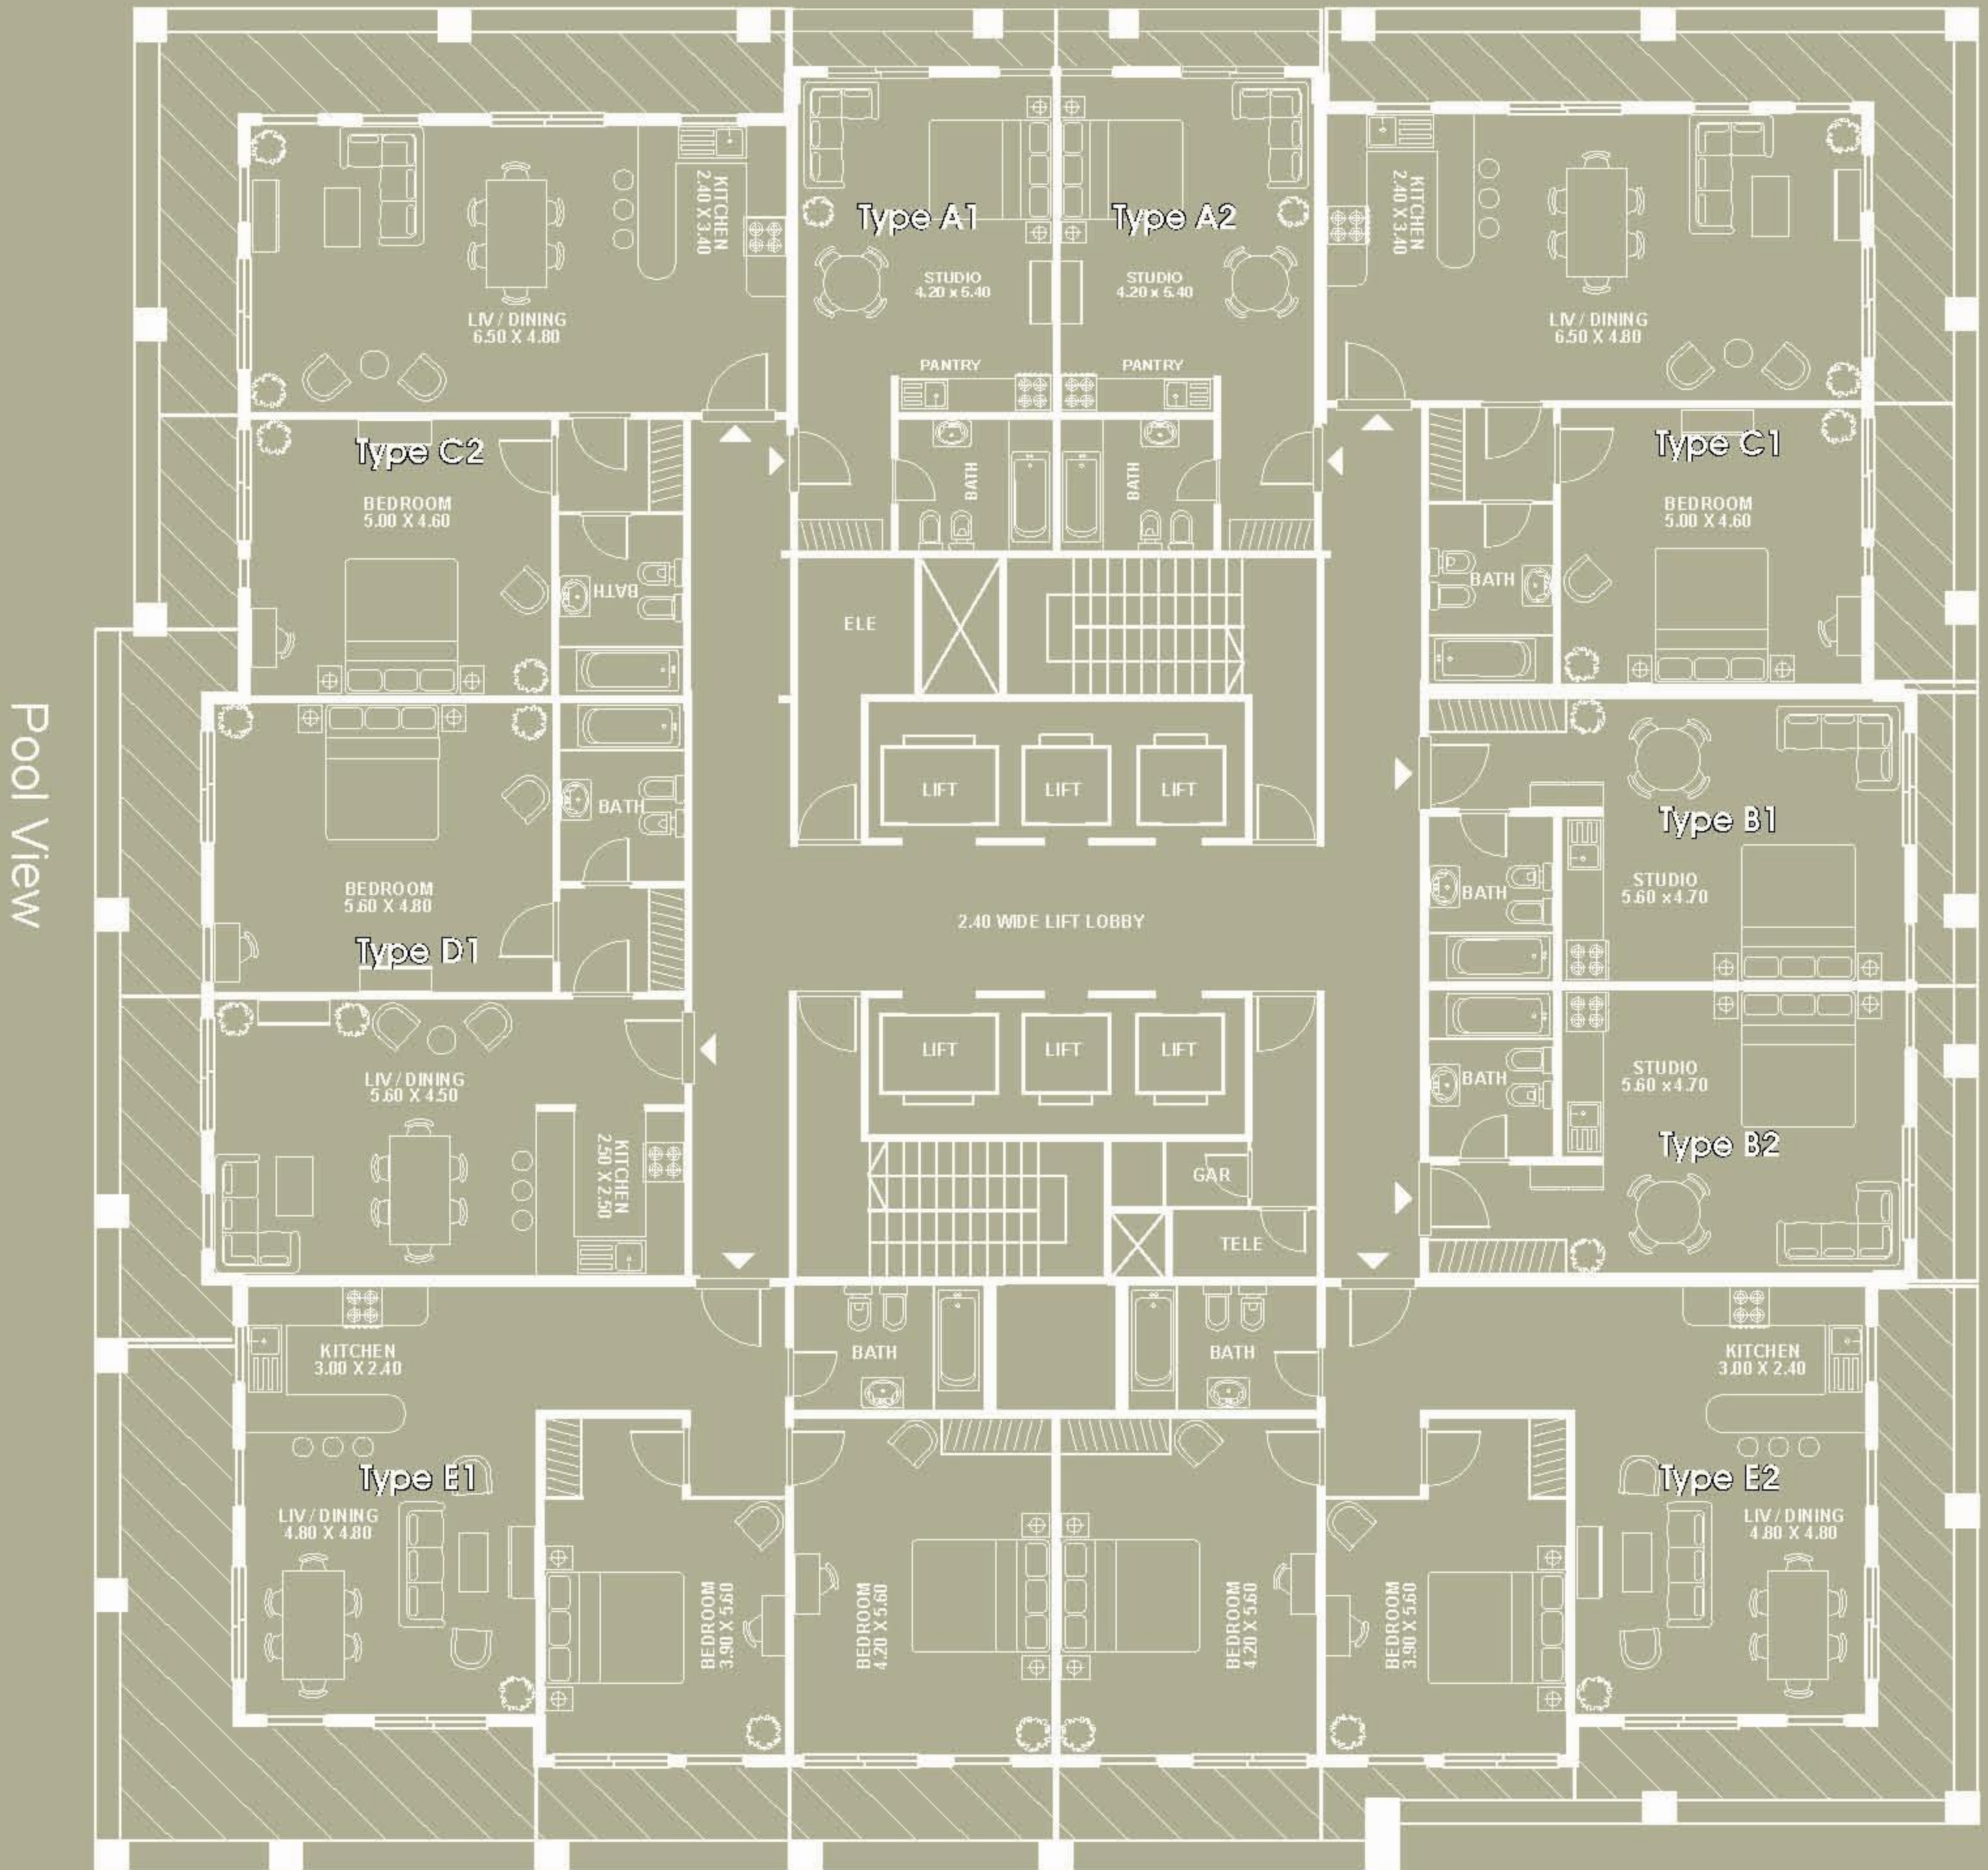

Tower 1

Type: E1

Style: 2 Bedroom Apartment

Size: 115.5 sqm (1243.2 sqf)

Tower 1

Type: E2

Style: 2 Bedroom Apartment

Size: 115.5 sqm (1243.2 sqf)

(Tower 2 is a reflection of Tower 1)

Al Khail Road

Ground Level Floor Plan

Al Khail Road

Podium Level Floor Plan

Al Khail Road