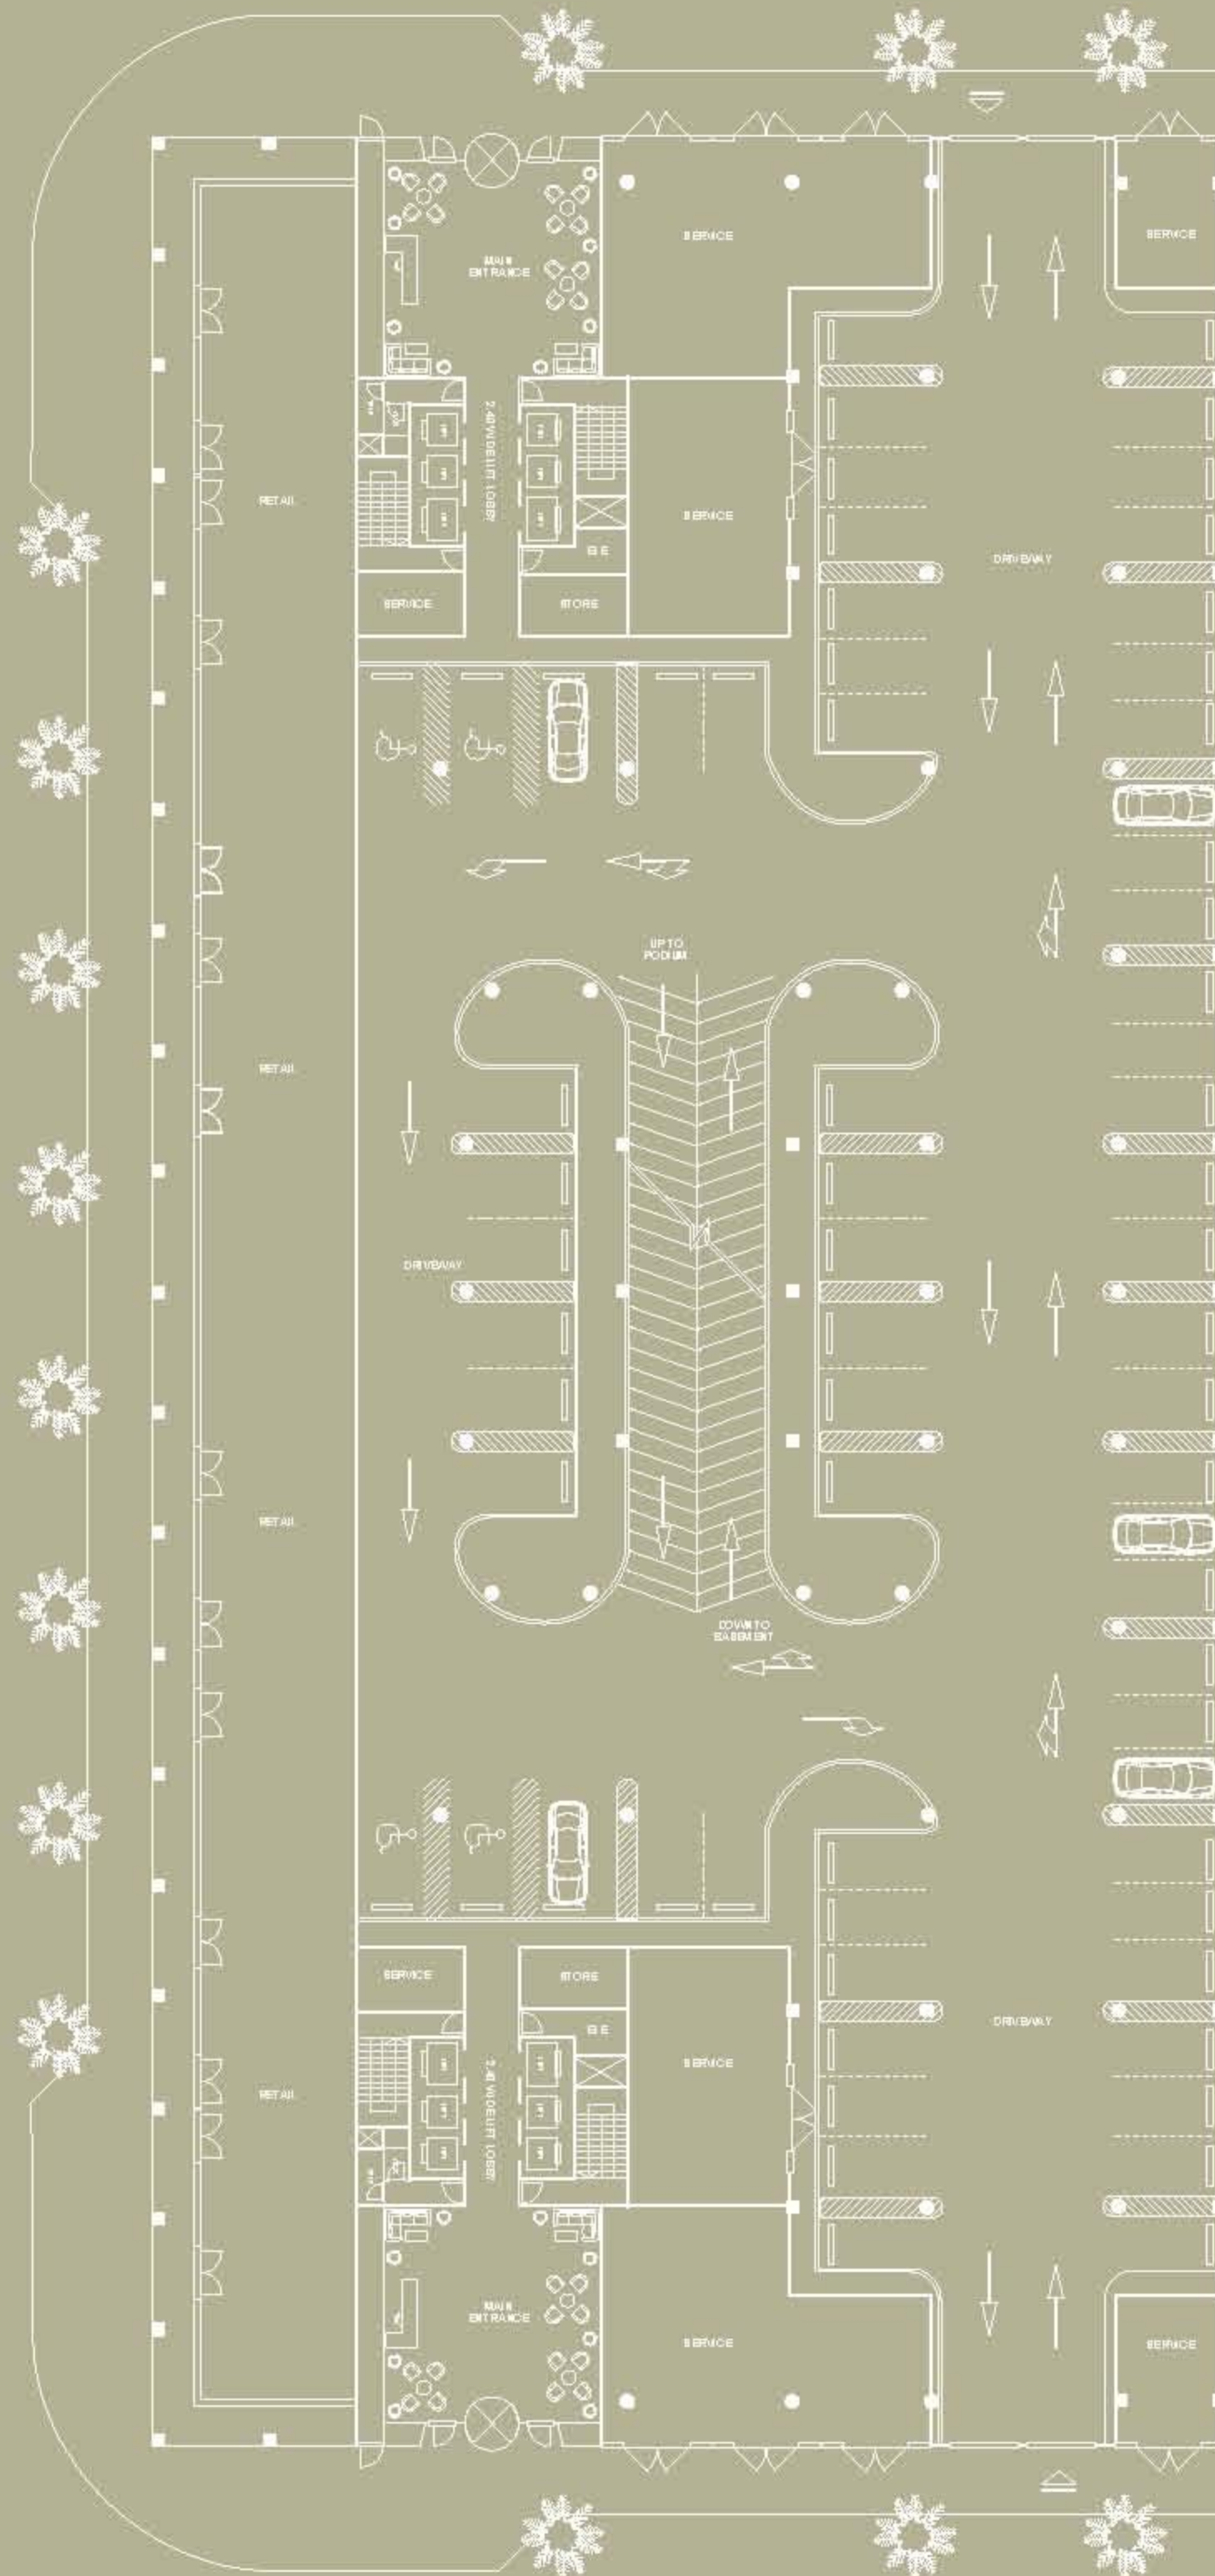

Ground Level Floor Plan

Al Khail Road