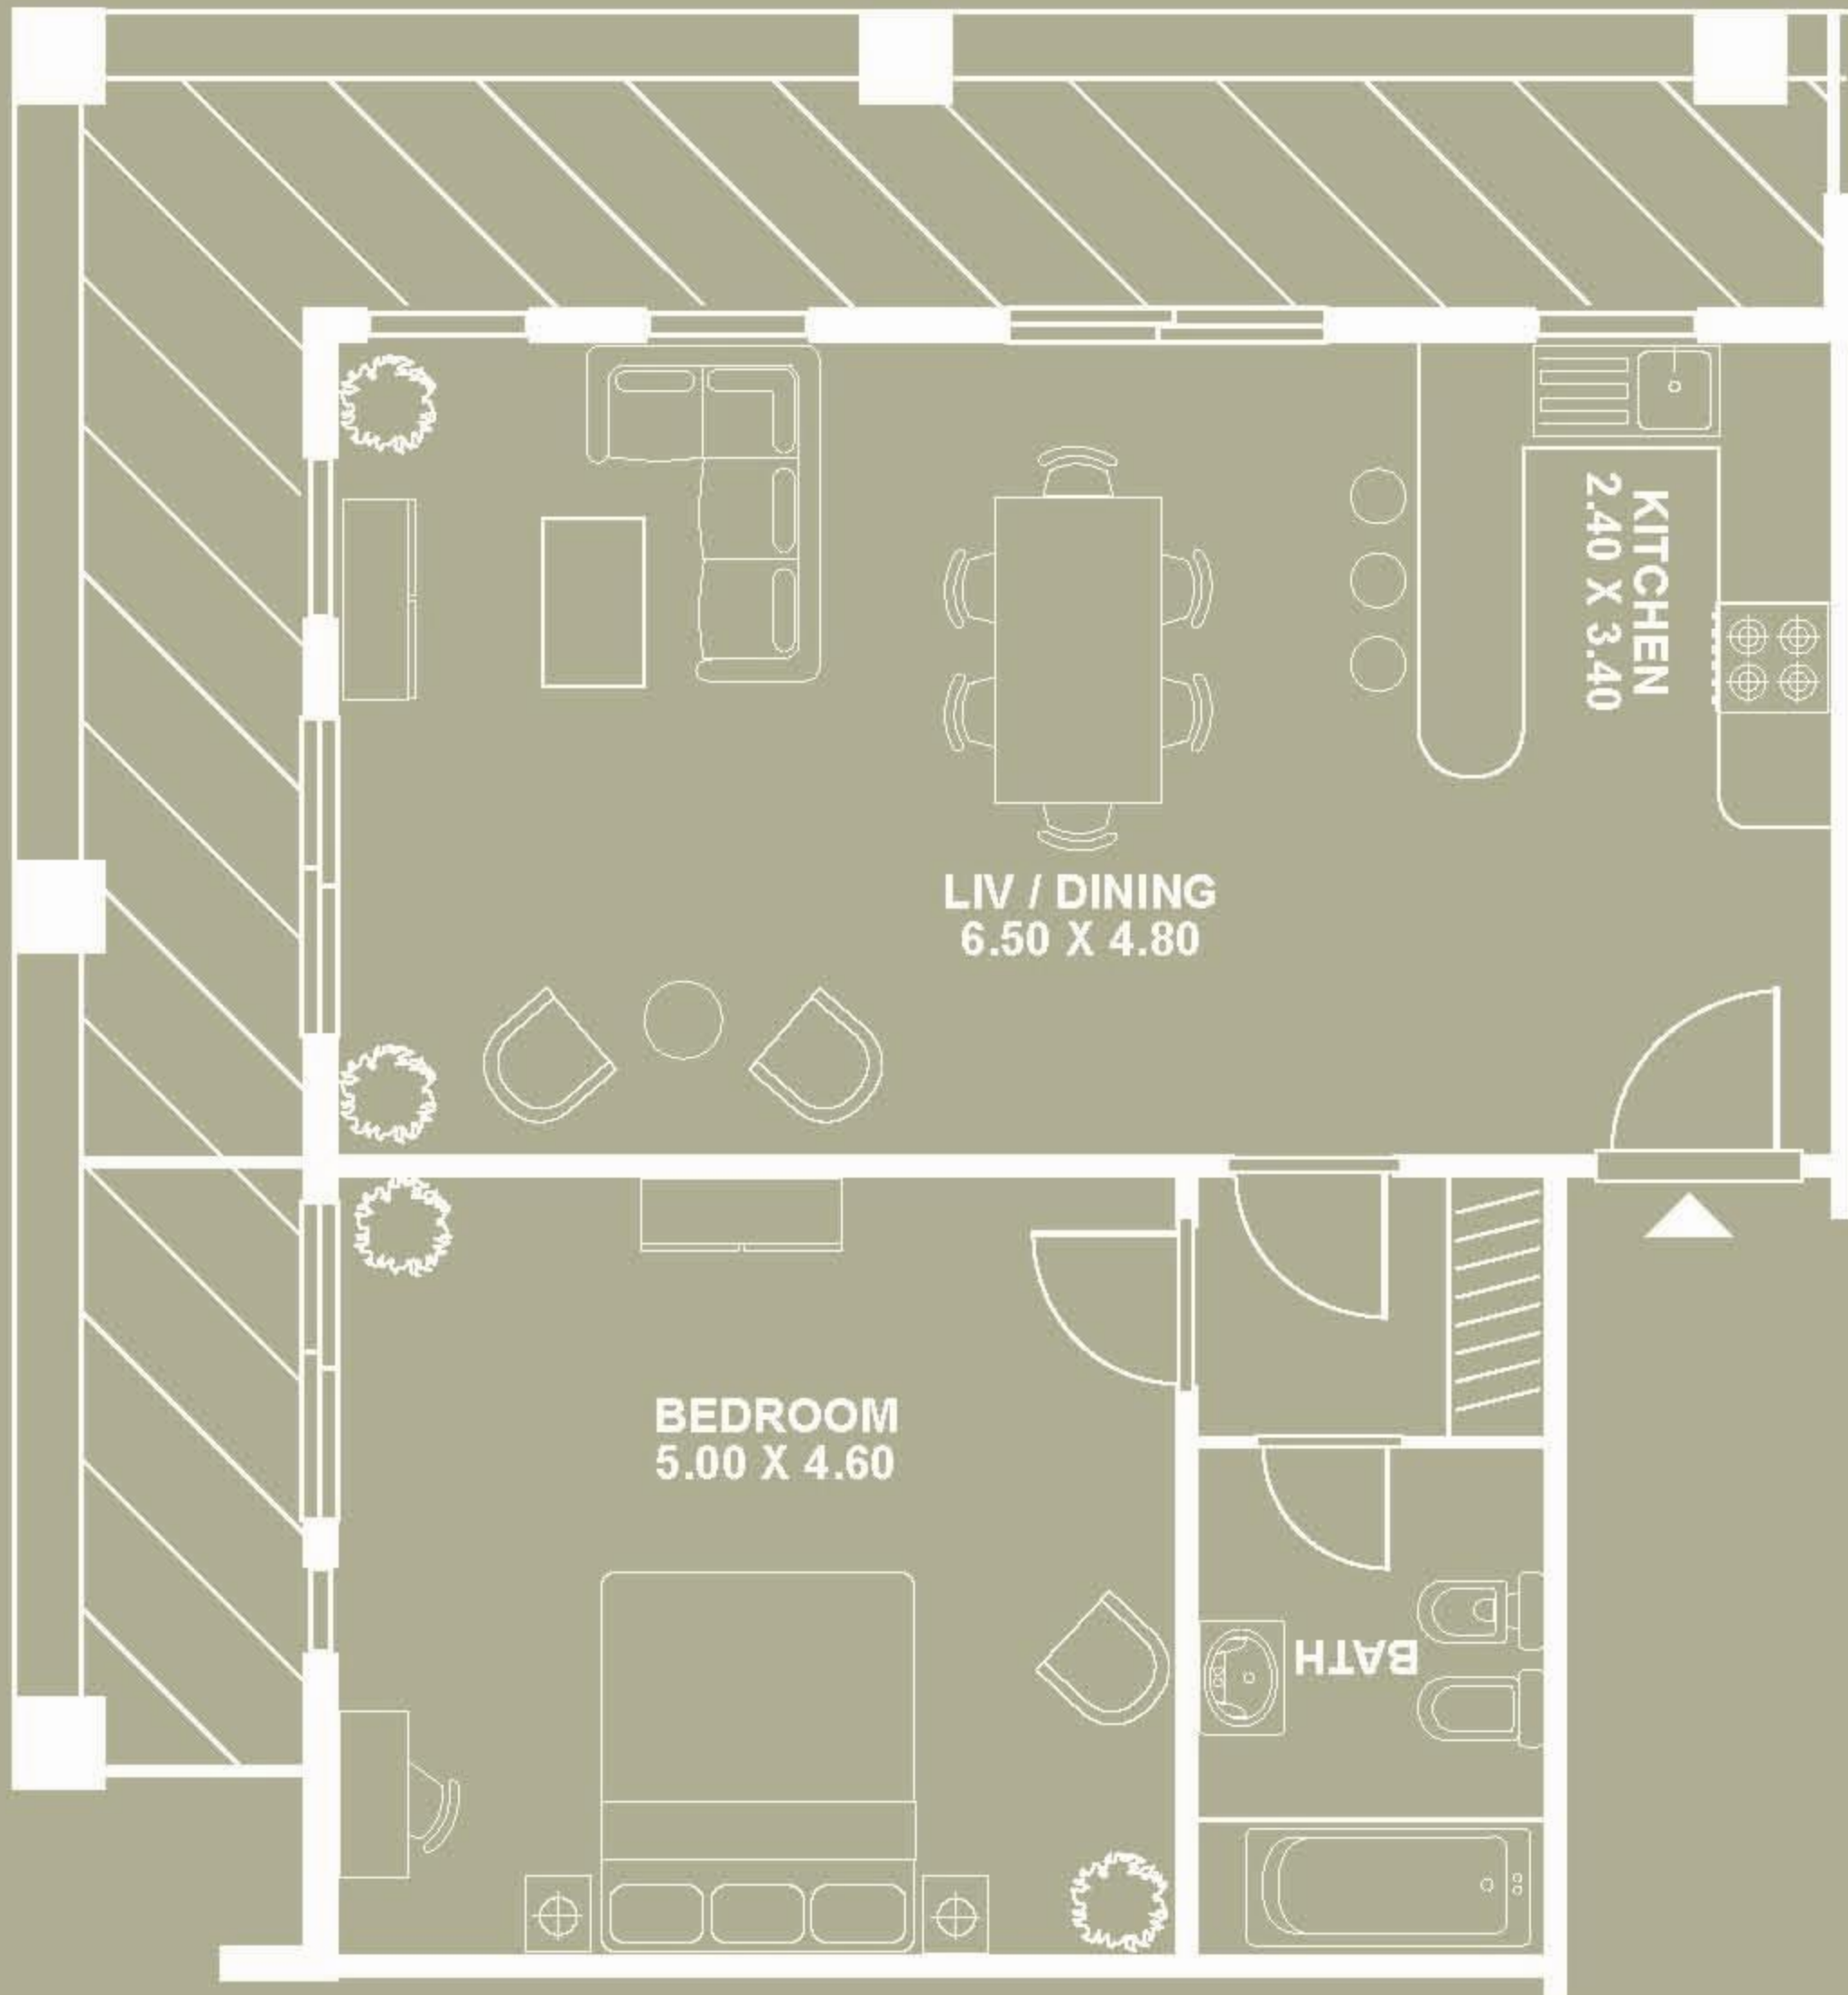

**tm metropolis
lofts**

Tower 1

Type: C2

Style: 1 Bedroom Apartment

Size: 91.19 sqm (981.6 sqf)