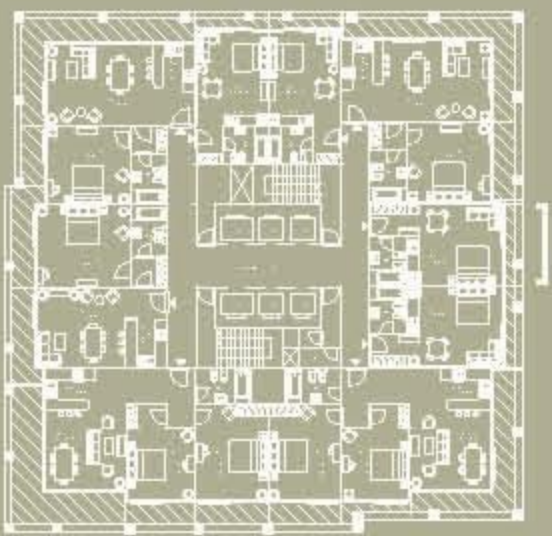

Tower 1

Type: A1

Style: Studio

Size: 39.38 sqm (423.9 sqf)

tm metropolis
lofts

Tower 1

Type: A2

Style: Studio

Size: 39.38 sqm (423.9 sqf)

Tower 1

Type: B1

Style: Studio

Size: 43.89 sqm (472.4 sqf)

Tower 1

Type: B2

Style: Studio

Size: 43.89 sqm (472.4 sqf)

**tm metropolis
lofts**

Tower 1

Type: C1

Style: 1 Bedroom Apartment

Size: 91.19 sqm (981.6 sqf)

**tm metropolis
lofts**

Tower 1