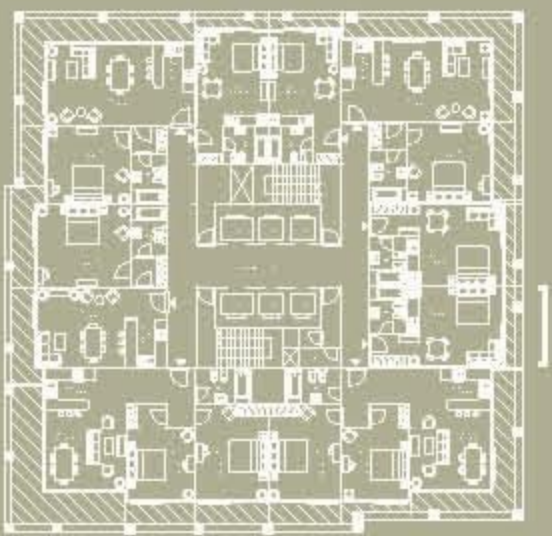

Tower 1

Type: A1

Style: Studio

Size: 39.38 sqm (423.9 sqf)

tm metropolis
lofts

Tower 1

Type: A2

Style: Studio

Size: 39.38 sqm (423.9 sqf)

Tower 1

Type: B1

Style: Studio

Size: 43.89 sqm (472.4 sqf)

Tower 1

Type: B2

Style: Studio

Size: 43.89 sqm (472.4 sqf)

**tm metropolis
lofts**

Tower 1

Type: C1

Style: 1 Bedroom Apartment

Size: 91.19 sqm (981.6 sqf)

**tm metropolis
lofts**

Tower 1