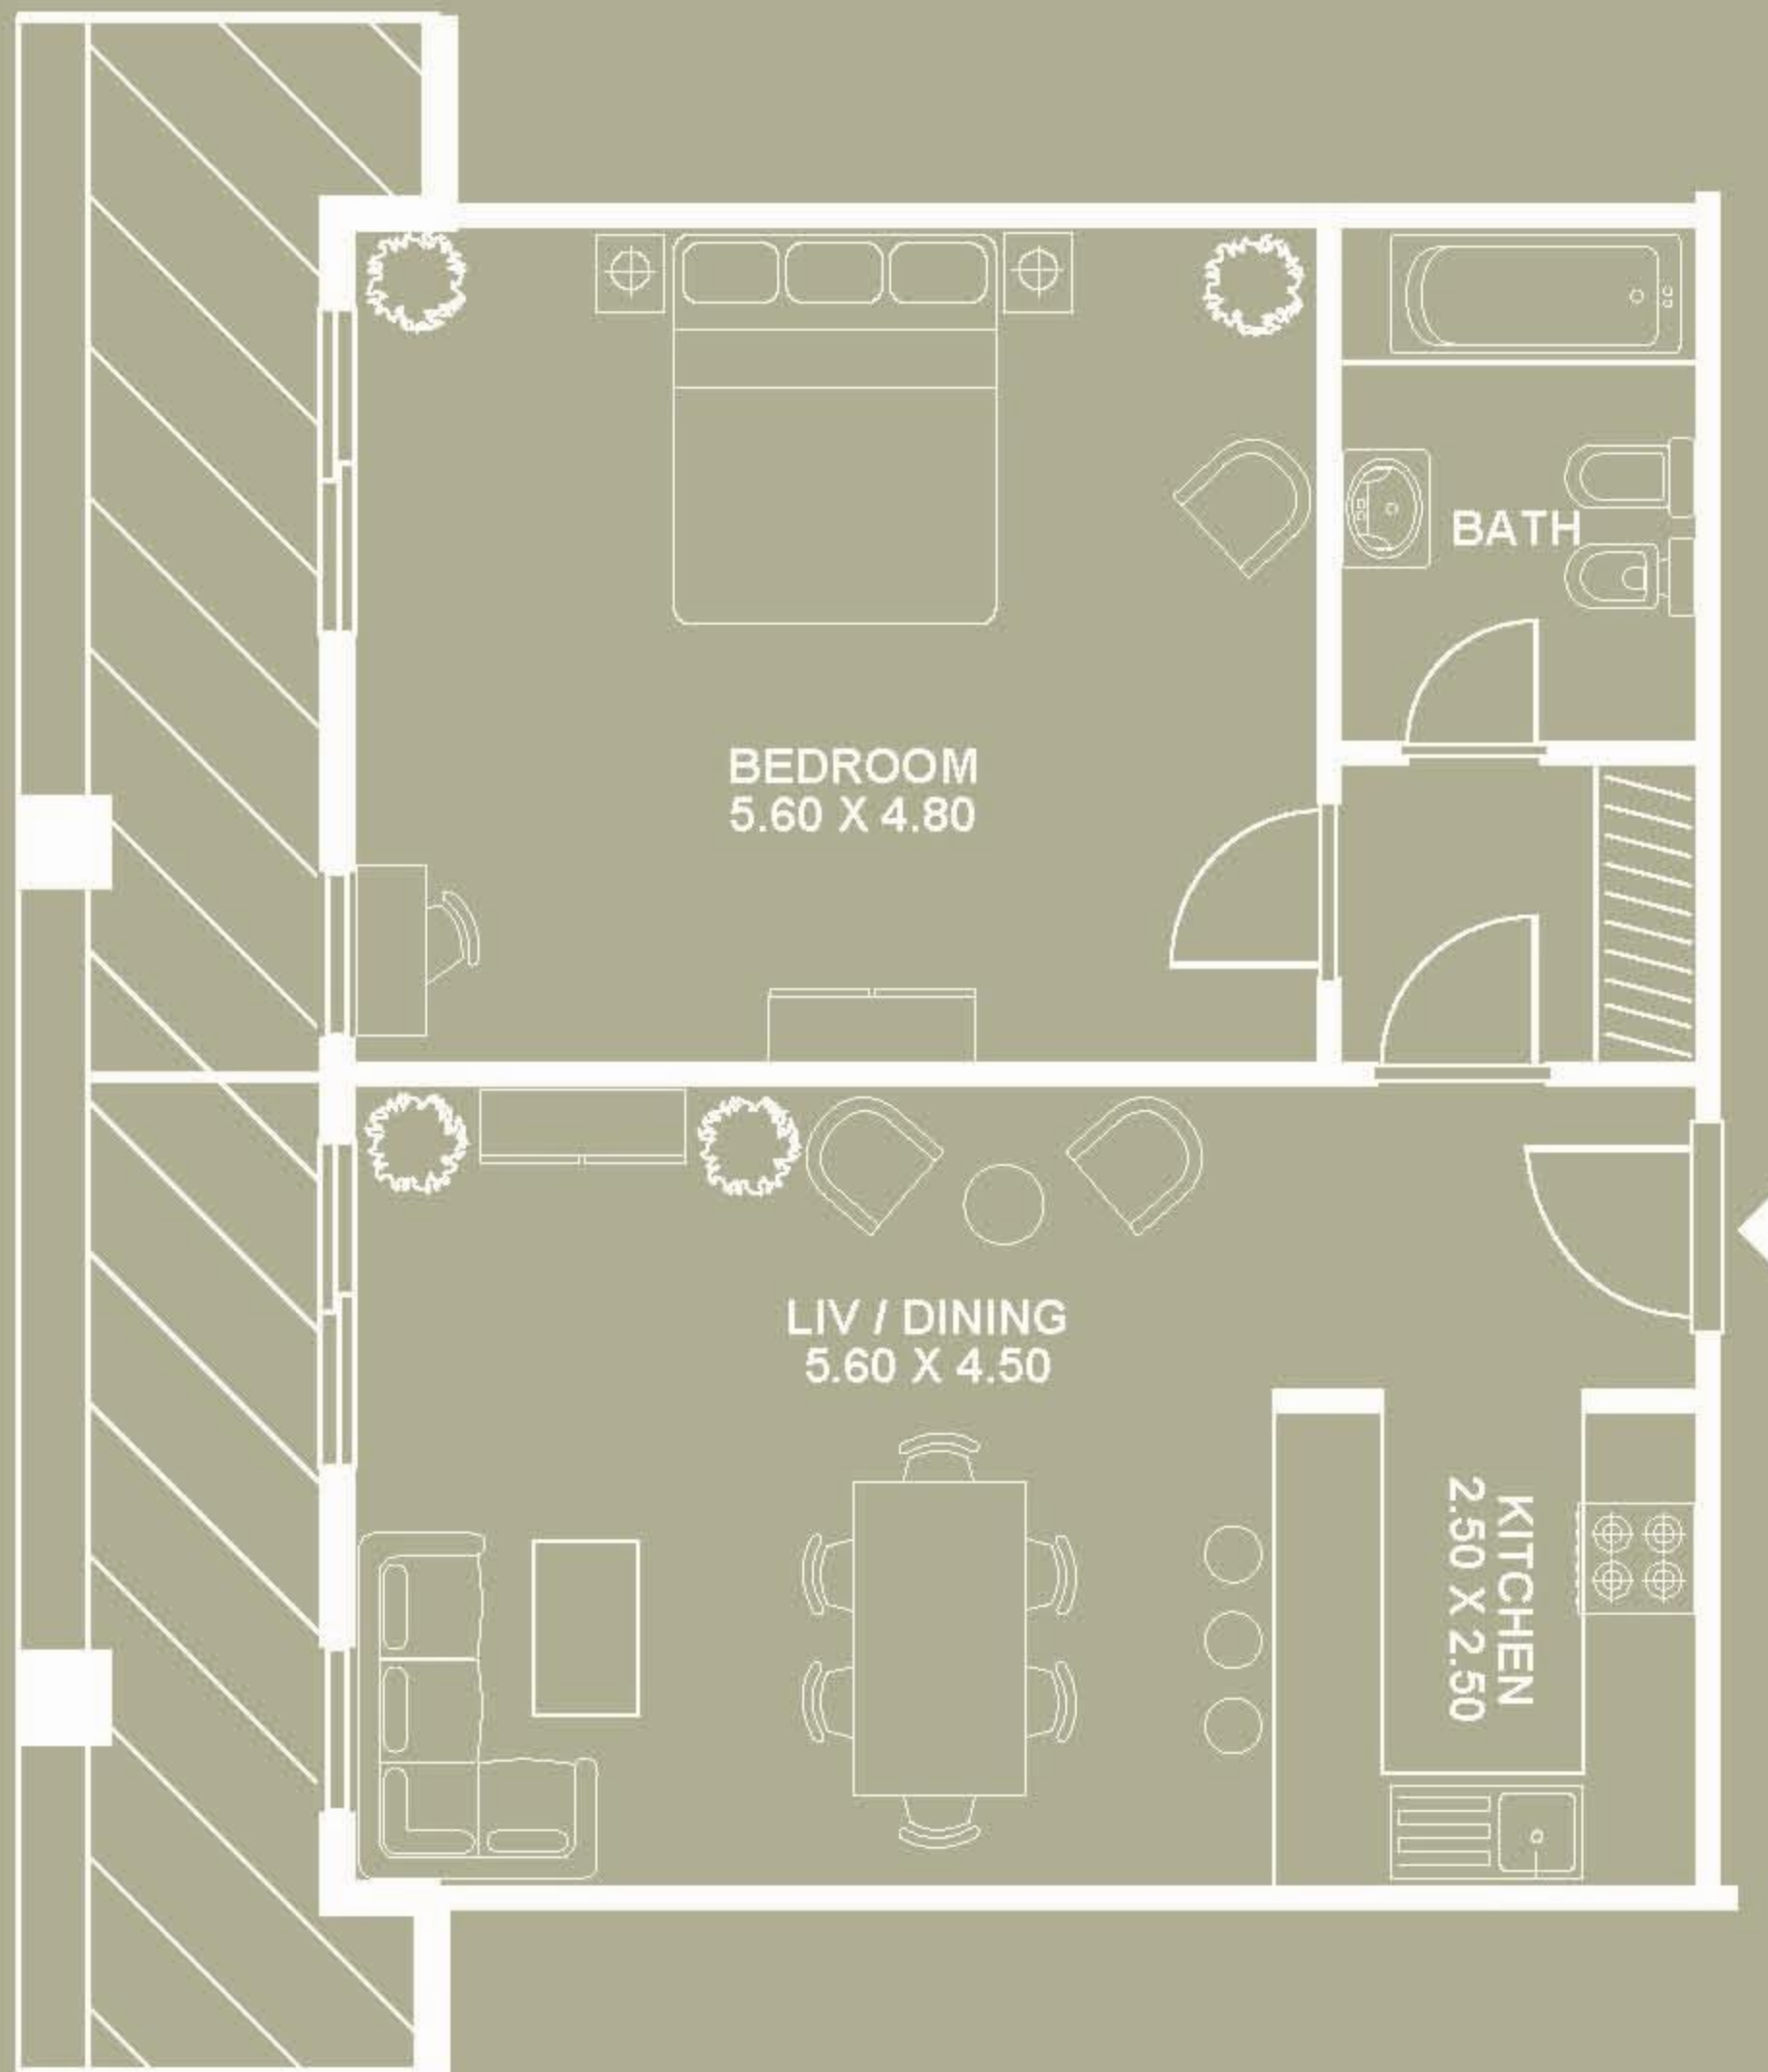

Size: 39.38 sqm (423.9 sqf)

Tower 1

Type: B1

Style: Studio

Size: 43.89 sqm (472.4 sqf)

Tower 1

Type: B2

Style: Studio

Type: C2

Style: 1 Bedroom Apartment

Size: 91.19 sqm (981.6 sqf)

tm metropolis
lofts

Tower 1

Type: D1

Style: 1 Bedroom Apartment

Size: 87.67 sqm (943.7 sqf)

Tower 1

Type: E1

Style: 2 Bedroom Apartment

Size: 115.5 sqm (1243.2 sqf)

Tower 1

Type: E2

Style: 2 Bedroom Apartment

Size: 115.5 sqm (1243.2 sqf)

(Tower 2 is a reflection of Tower 1)

Al Khail Road

Ground Level Floor Plan

Al Khail Road

Podium Level Floor Plan

Al Khail Road