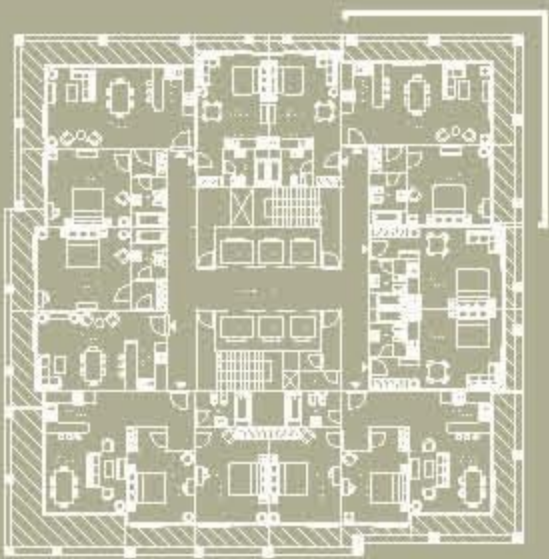

Size: 39.38 sqm (423.9 sqf)

Tower 1

Type: B1

Style: Studio

Size: 43.89 sqm (472.4 sqf)

Tower 1

Type: B2

Style: Studio

Size: 43.89 sqm (472.4 sqf)

**tm metropolis
lofts**

Tower 1

Type: C1

Style: 1 Bedroom Apartment

Size: 91.19 sqm (981.6 sqf)

**tm metropolis
lofts**

Tower 1

Type: C2

Style: 1 Bedroom Apartment

Size: 91.19 sqm (981.6 sqf)

tm metropolis
lofts

Tower 1

Type: D1

Style: 1 Bedroom Apartment

Size: 87.67 sqm (943.7 sqf)