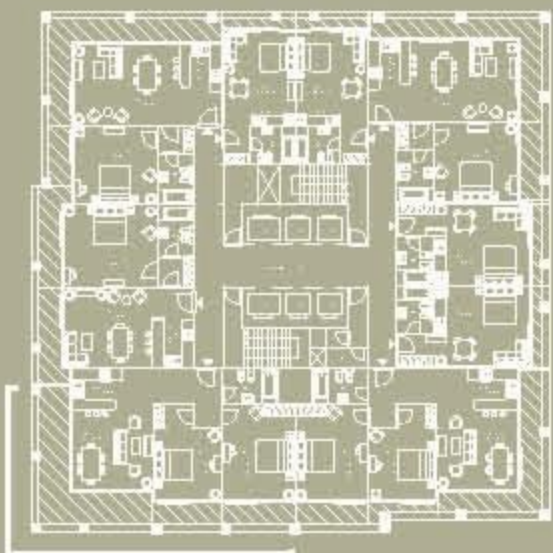

Size: 39.38 sqm (423.9 sqf)

Tower 1

Type: B1

Style: Studio

Size: 43.89 sqm (472.4 sqf)

Tower 1

Type: B2

Style: Studio

Type: C2

Style: 1 Bedroom Apartment

Size: 91.19 sqm (981.6 sqf)

tm metropolis
lofts

Tower 1

Type: D1

Style: 1 Bedroom Apartment

Size: 87.67 sqm (943.7 sqf)

Tower 1

Type: E1

Style: 2 Bedroom Apartment

Size: 115.5 sqm (1243.2 sqf)

Tower 1

Type: E2

Style: 2 Bedroom Apartment

Size: 115.5 sqm (1243.2 sqf)