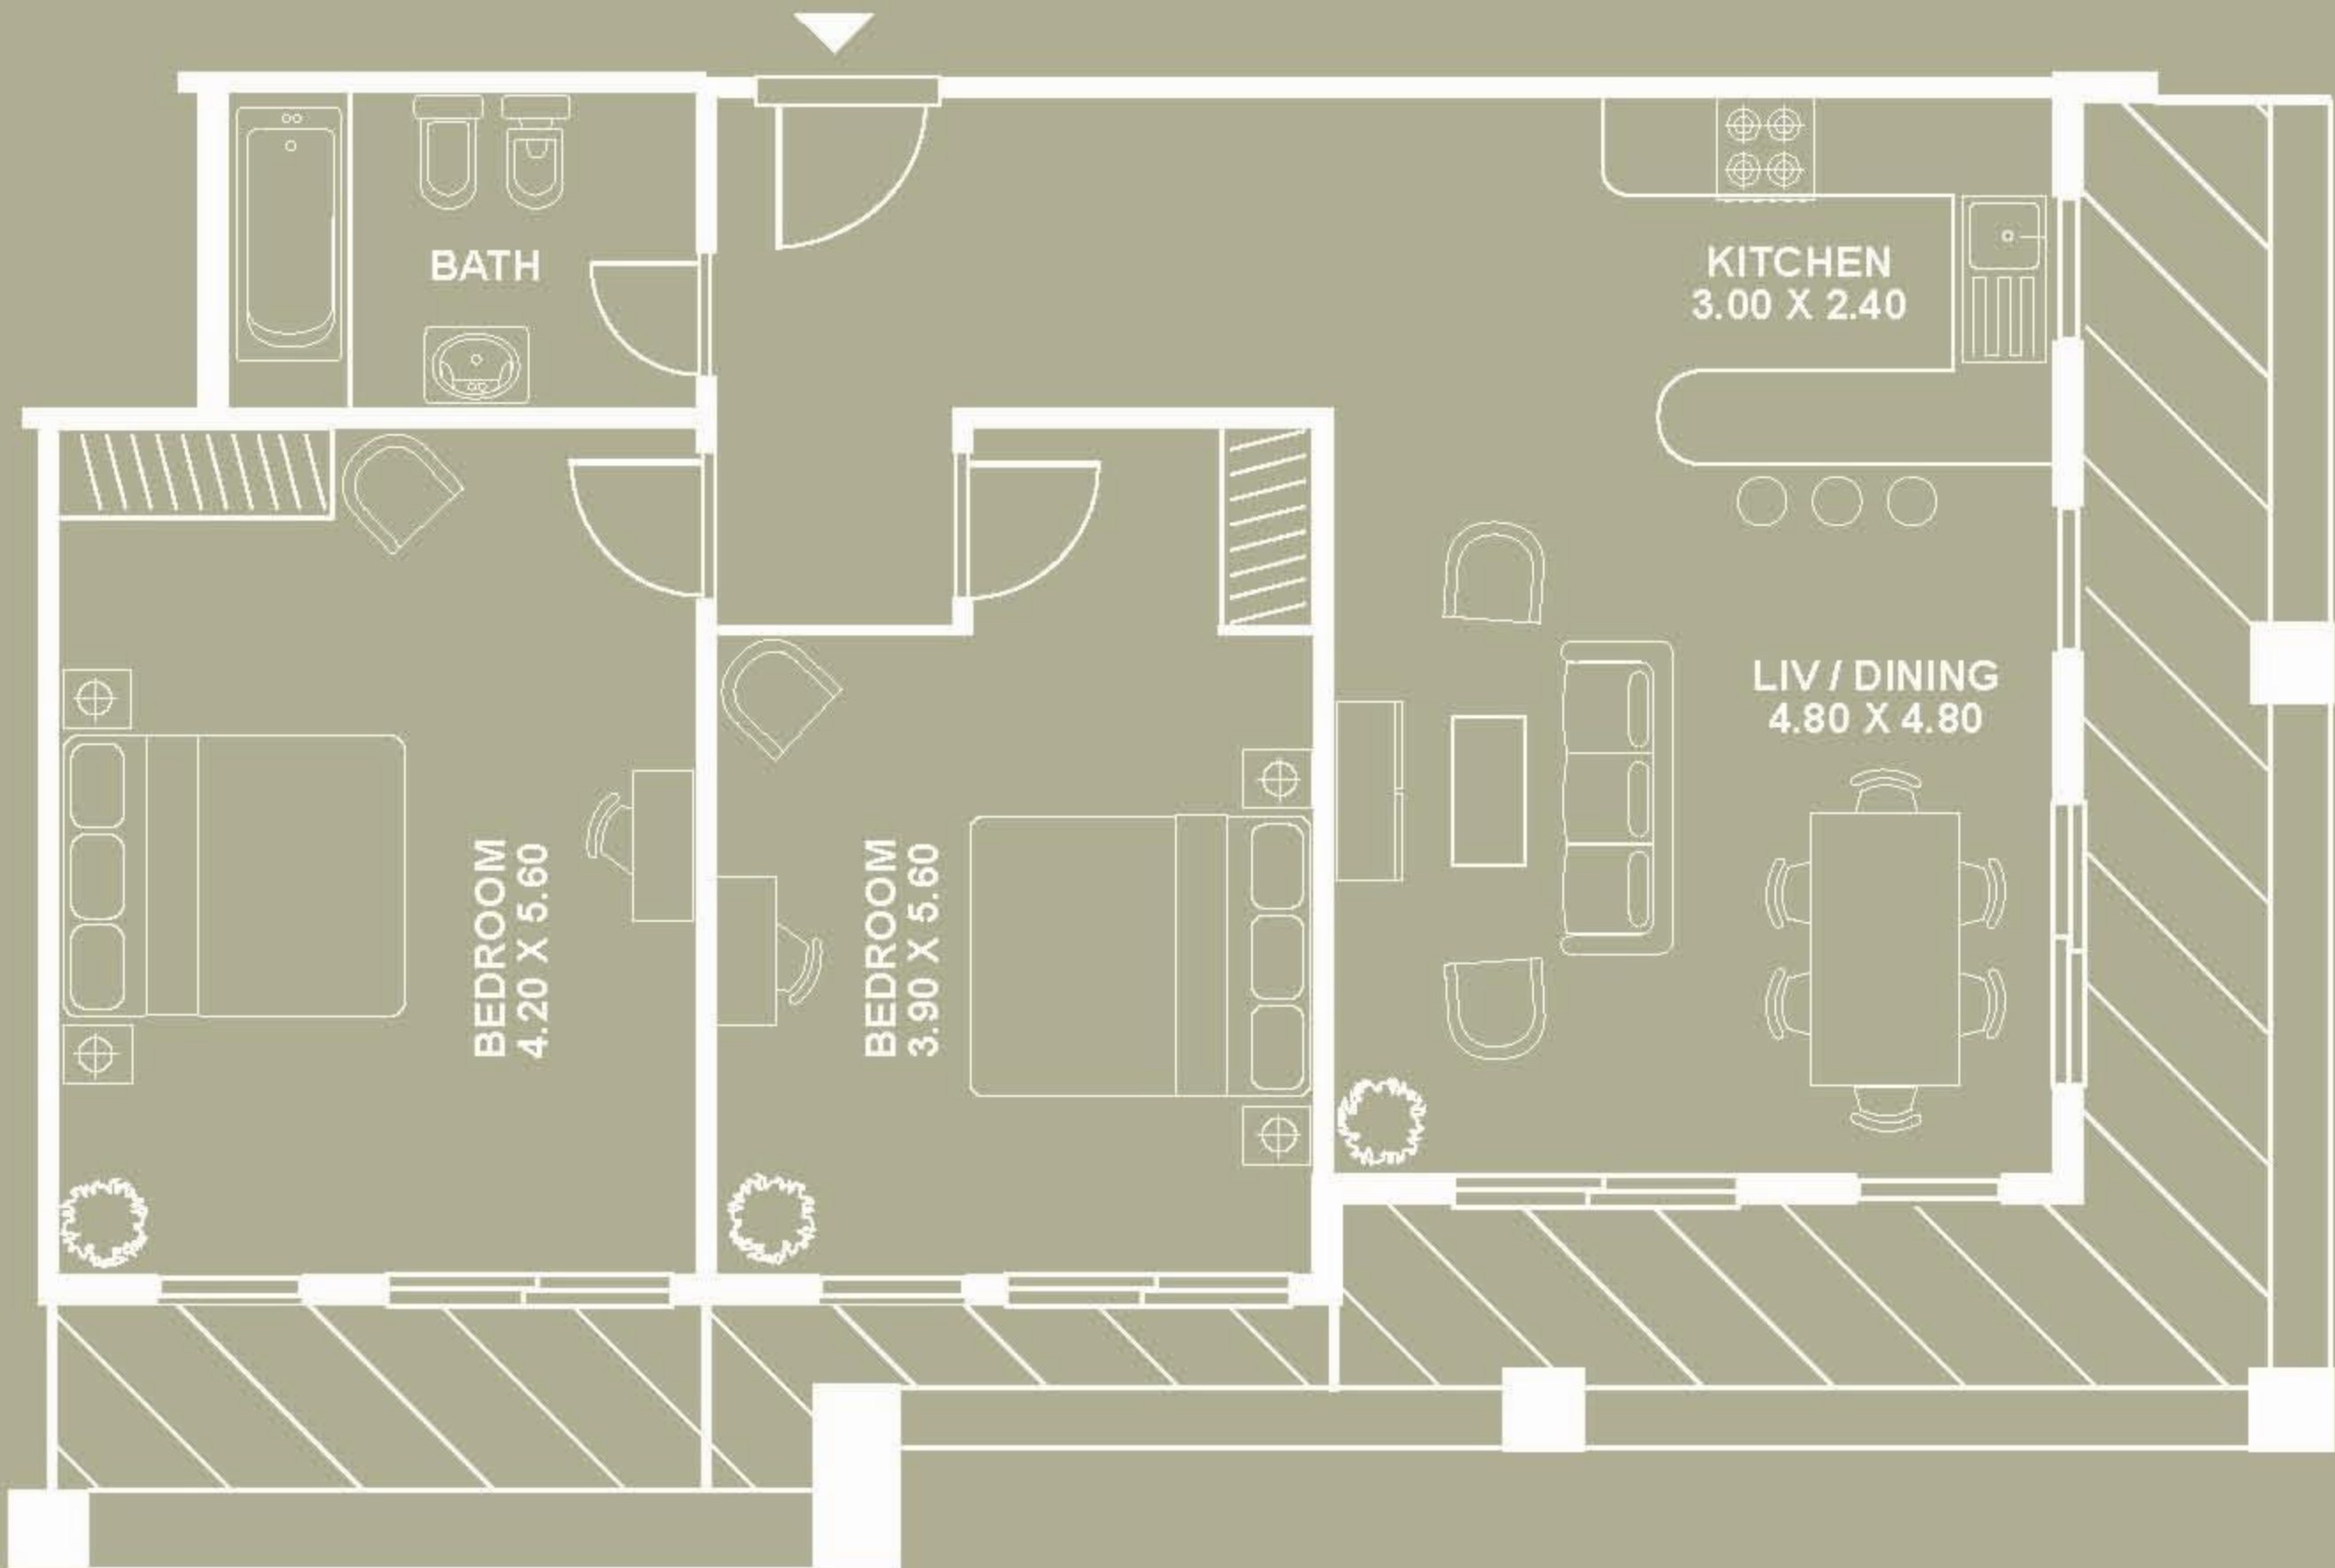

Size: 39.38 sqm (423.9 sqf)

Tower 1

Type: B1

Style: Studio

Size: 43.89 sqm (472.4 sqf)

Tower 1

Type: B2

Style: Studio

Tower 1

Type: E1

Style: 2 Bedroom Apartment

Size: 115.5 sqm (1243.2 sqf)

Tower 1

Type: E2

Style: 2 Bedroom Apartment

Size: 115.5 sqm (1243.2 sqf)

**Tower 1
Residential Floor Plan**

Type A1 Studio	39.38 sqm	Type B2 Studio	43.89 sqm	Type D1 One Bedroom	87.67 sqm
Type A2 Studio	39.38 sqm	Type C1 One Bedroom	91.19 sqm	Type E1 Two Bedroom	115.5 sqm
Type B1 Studio	43.89 sqm	Type C2 One Bedroom	91.19 sqm	Type E2 Two Bedroom	115.5 sqm

(Tower 2 is a reflection of Tower 1)

Al Khail Road

Ground Level Floor Plan

Al Khail Road

Podium Level Floor Plan

Al Khail Road