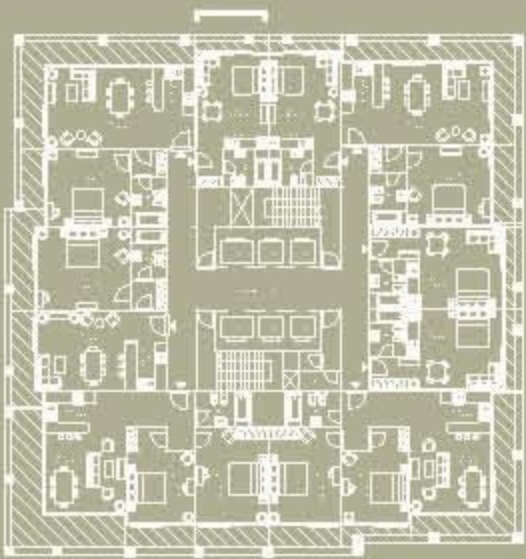

Tower 1

Type: A1

Style: Studio

Size: 39.38 sqm (423.9 sqf)

tm metropolis
lofts

Tower 1

Type: A2

Style: Studio

Size: 39.38 sqm (423.9 sqf)

Tower 1

Type: B1

Style: Studio

Size: 43.89 sqm (472.4 sqf)

Tower 1

Type: B2

Style: Studio

Size: 43.89 sqm (472.4 sqf)

**tm metropolis
lofts**

Tower 1

Type: C1

Style: 1 Bedroom Apartment

Size: 91.19 sqm (981.6 sqf)

**tm metropolis
lofts**

Tower 1