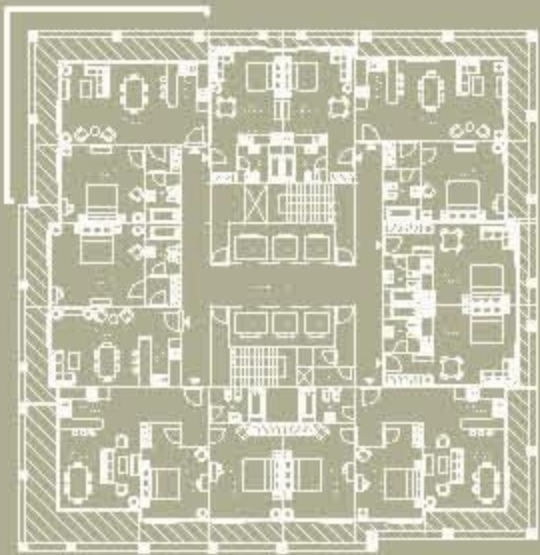

Size: 39.38 sqm (423.9 sqf)

Tower 1

Type: B1

Style: Studio

Size: 43.89 sqm (472.4 sqf)

Tower 1

Type: B2

Style: Studio

Size: 43.89 sqm (472.4 sqf)

**tm metropolis
lofts**

Tower 1

Type: C1

Style: 1 Bedroom Apartment

Size: 91.19 sqm (981.6 sqf)

**tm metropolis
lofts**

Tower 1

Type: C2

Style: 1 Bedroom Apartment

Size: 91.19 sqm (981.6 sqf)

tm metropolis
lofts

Tower 1

Type: D1

Style: 1 Bedroom Apartment

Size: 87.67 sqm (943.7 sqf)