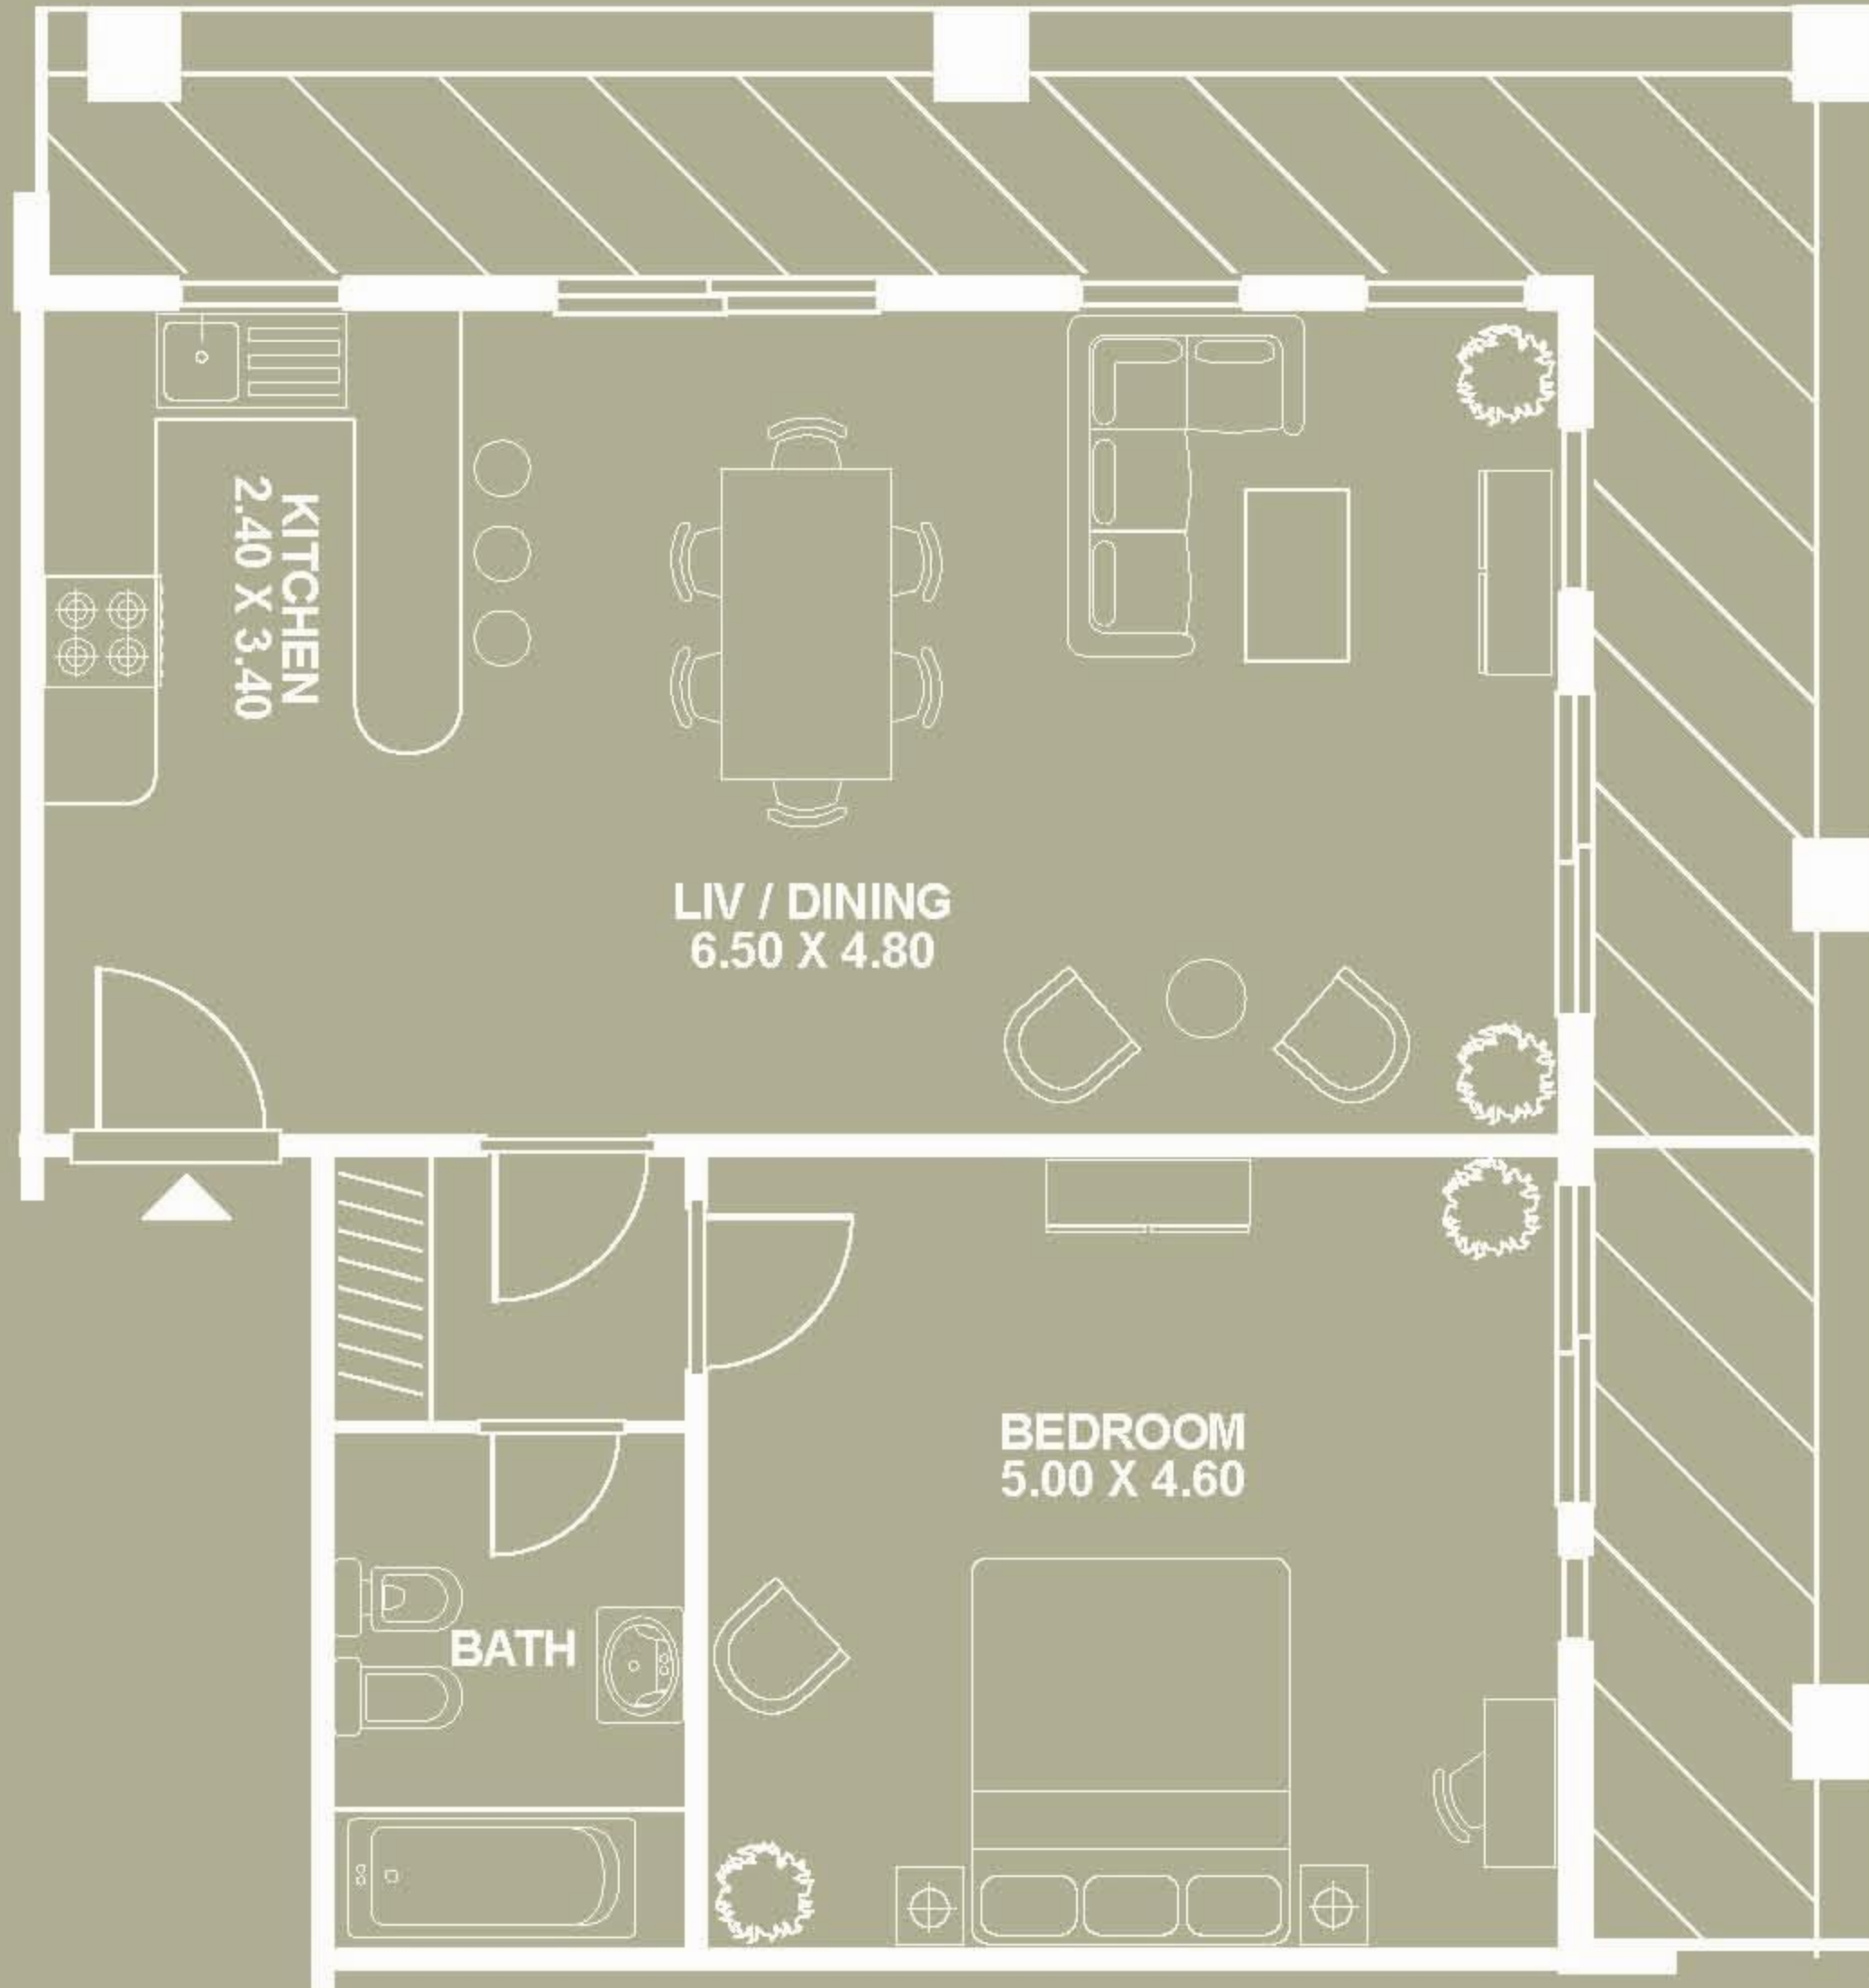

Size: 39.38 sqm (423.9 sqf)

Tower 1

Type: B1

Style: Studio

Size: 43.89 sqm (472.4 sqf)

Tower 1

Type: B2

Style: Studio

Size: 43.89 sqm (472.4 sqf)

**tm metropolis
lofts**

Tower 1

Type: C1

Style: 1 Bedroom Apartment

Size: 91.19 sqm (981.6 sqf)

**tm metropolis
lofts**

Tower 1

Tower 1

Type: E1

Style: 2 Bedroom Apartment

Size: 115.5 sqm (1243.2 sqf)

Tower 1

Type: E2

Style: 2 Bedroom Apartment

Size: 115.5 sqm (1243.2 sqf)

(Tower 2 is a reflection of Tower 1)

Al Khail Road

Ground Level Floor Plan

Al Khail Road

Podium Level Floor Plan

Al Khail Road