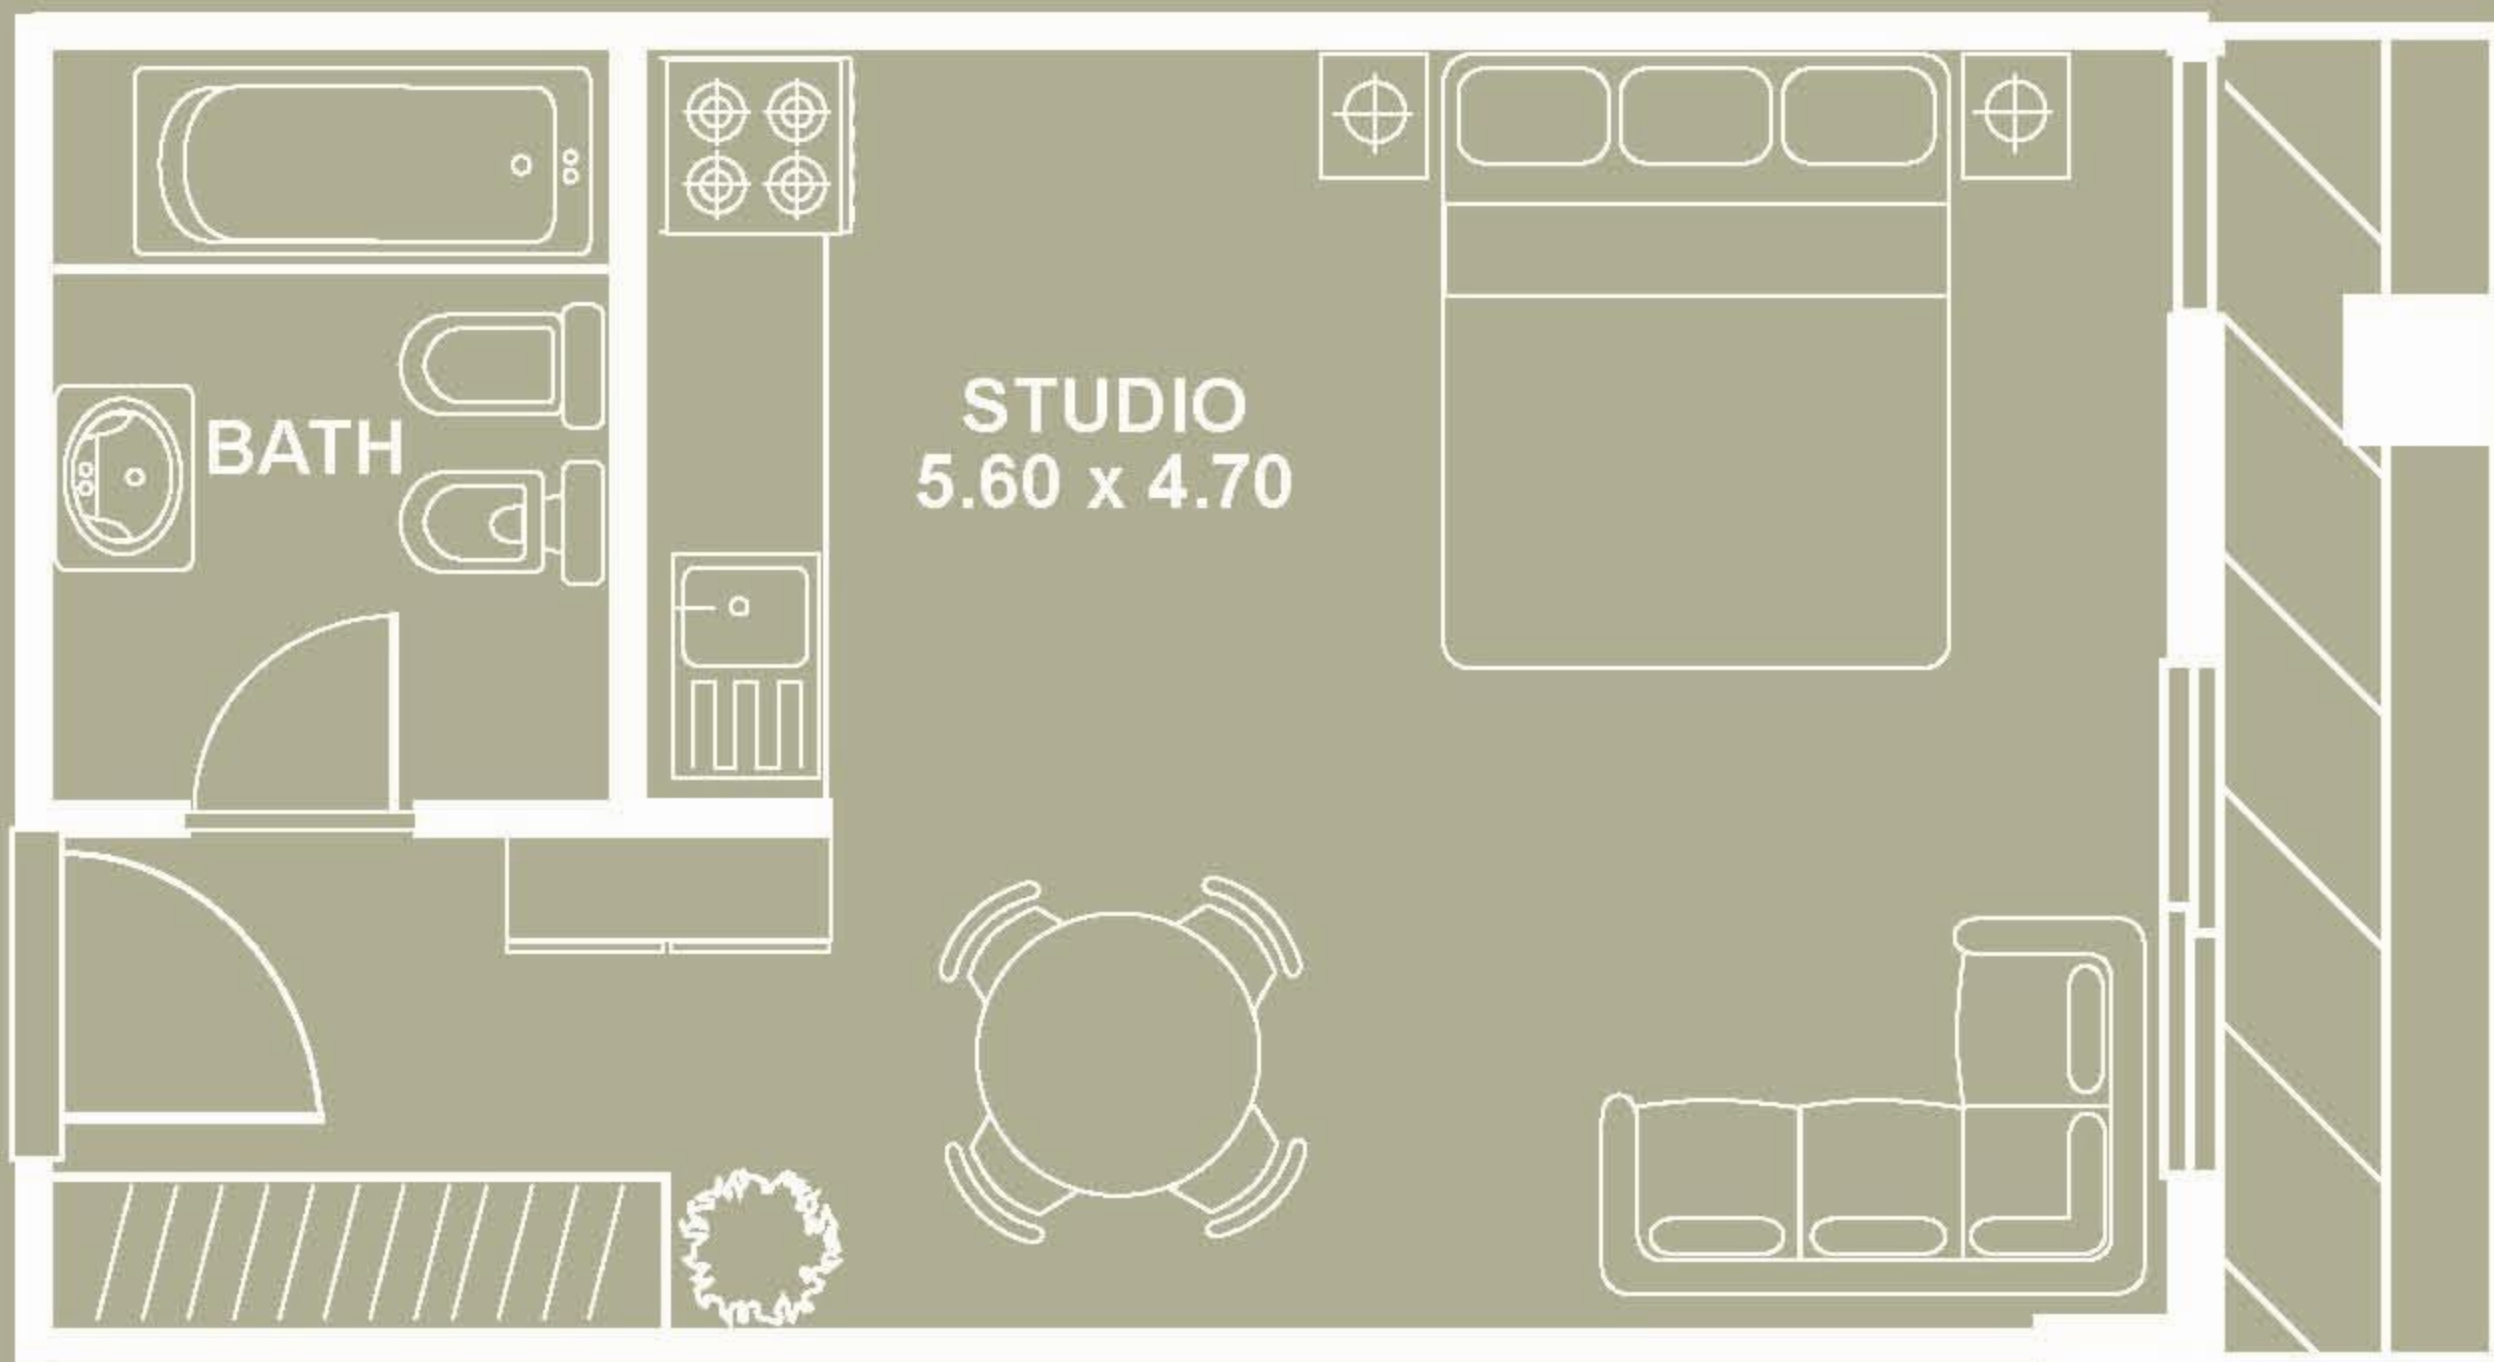

Size: 39.38 sqm (423.9 sqf)

Tower 1

Type: B1

Style: Studio

Size: 43.89 sqm (472.4 sqf)

Tower 1

Type: B2

Style: Studio

Size: 43.89 sqm (472.4 sqf)

**tm metropolis
lofts**

Tower 1

Type: C1

Style: 1 Bedroom Apartment

Size: 91.19 sqm (981.6 sqf)

**tm metropolis
lofts**

Tower 1

Tower 1

Type: E1

Style: 2 Bedroom Apartment

Size: 115.5 sqm (1243.2 sqf)

Tower 1

Type: E2

Style: 2 Bedroom Apartment

Size: 115.5 sqm (1243.2 sqf)

(Tower 2 is a reflection of Tower 1)

Al Khail Road

Ground Level Floor Plan

Al Khail Road

Podium Level Floor Plan

Al Khail Road