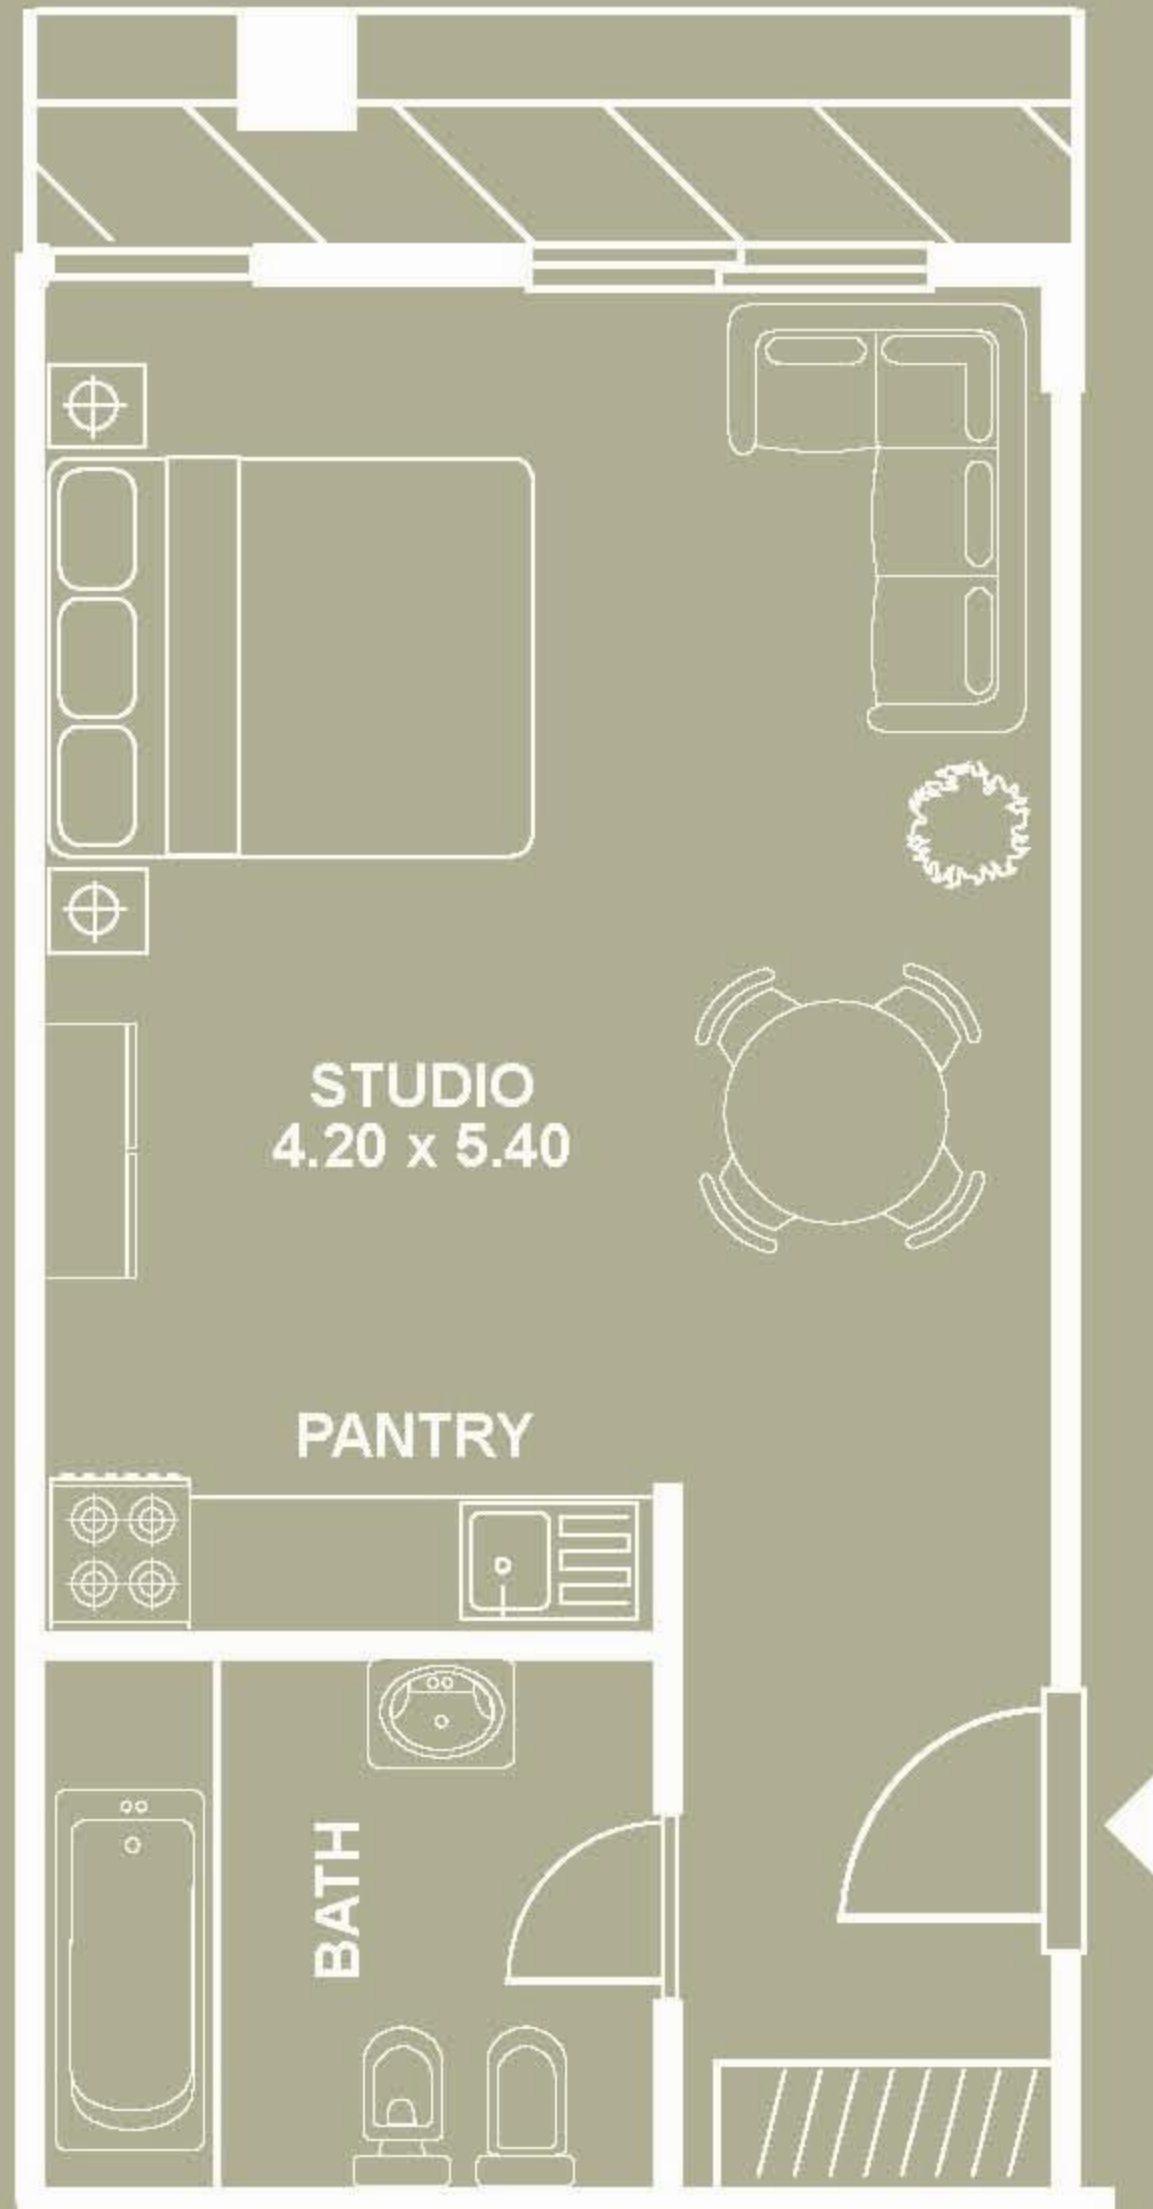

Tower 1

Type: A1

Style: Studio

Size: 39.38 sqm (423.9 sqf)

tm metropolis
lofts

Tower 1

Type: A2

Style: Studio

Size: 39.38 sqm (423.9 sqf)

Tower 1

Type: B1

Style: Studio

Size: 43.89 sqm (472.4 sqf)

Tower 1

Type: B2

Style: Studio

Size: 43.89 sqm (472.4 sqf)

**tm metropolis
lofts**

Tower 1

Type: C1

Style: 1 Bedroom Apartment

Size: 91.19 sqm (981.6 sqf)

**tm metropolis
lofts**

Tower 1

(Tower 2 is a reflection of Tower 1)

Al Khail Road

Ground Level Floor Plan

Al Khail Road

Podium Level Floor Plan

Al Khail Road