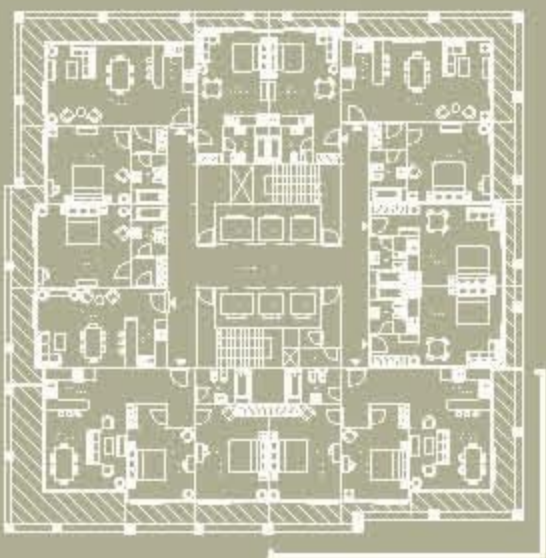

Tower 1

Type: E1

Style: 2 Bedroom Apartment

Size: 115.5 sqm (1243.2 sqf)

Tower 1

Type: E2

Style: 2 Bedroom Apartment

Size: 115.5 sqm (1243.2 sqf)

**Tower 1
Residential Floor Plan**

Type A1 Studio	39.38 sqm	Type B2 Studio	43.89 sqm	Type D1 One Bedroom	87.67 sqm
Type A2 Studio	39.38 sqm	Type C1 One Bedroom	91.19 sqm	Type E1 Two Bedroom	115.5 sqm
Type B1 Studio	43.89 sqm	Type C2 One Bedroom	91.19 sqm	Type E2 Two Bedroom	115.5 sqm