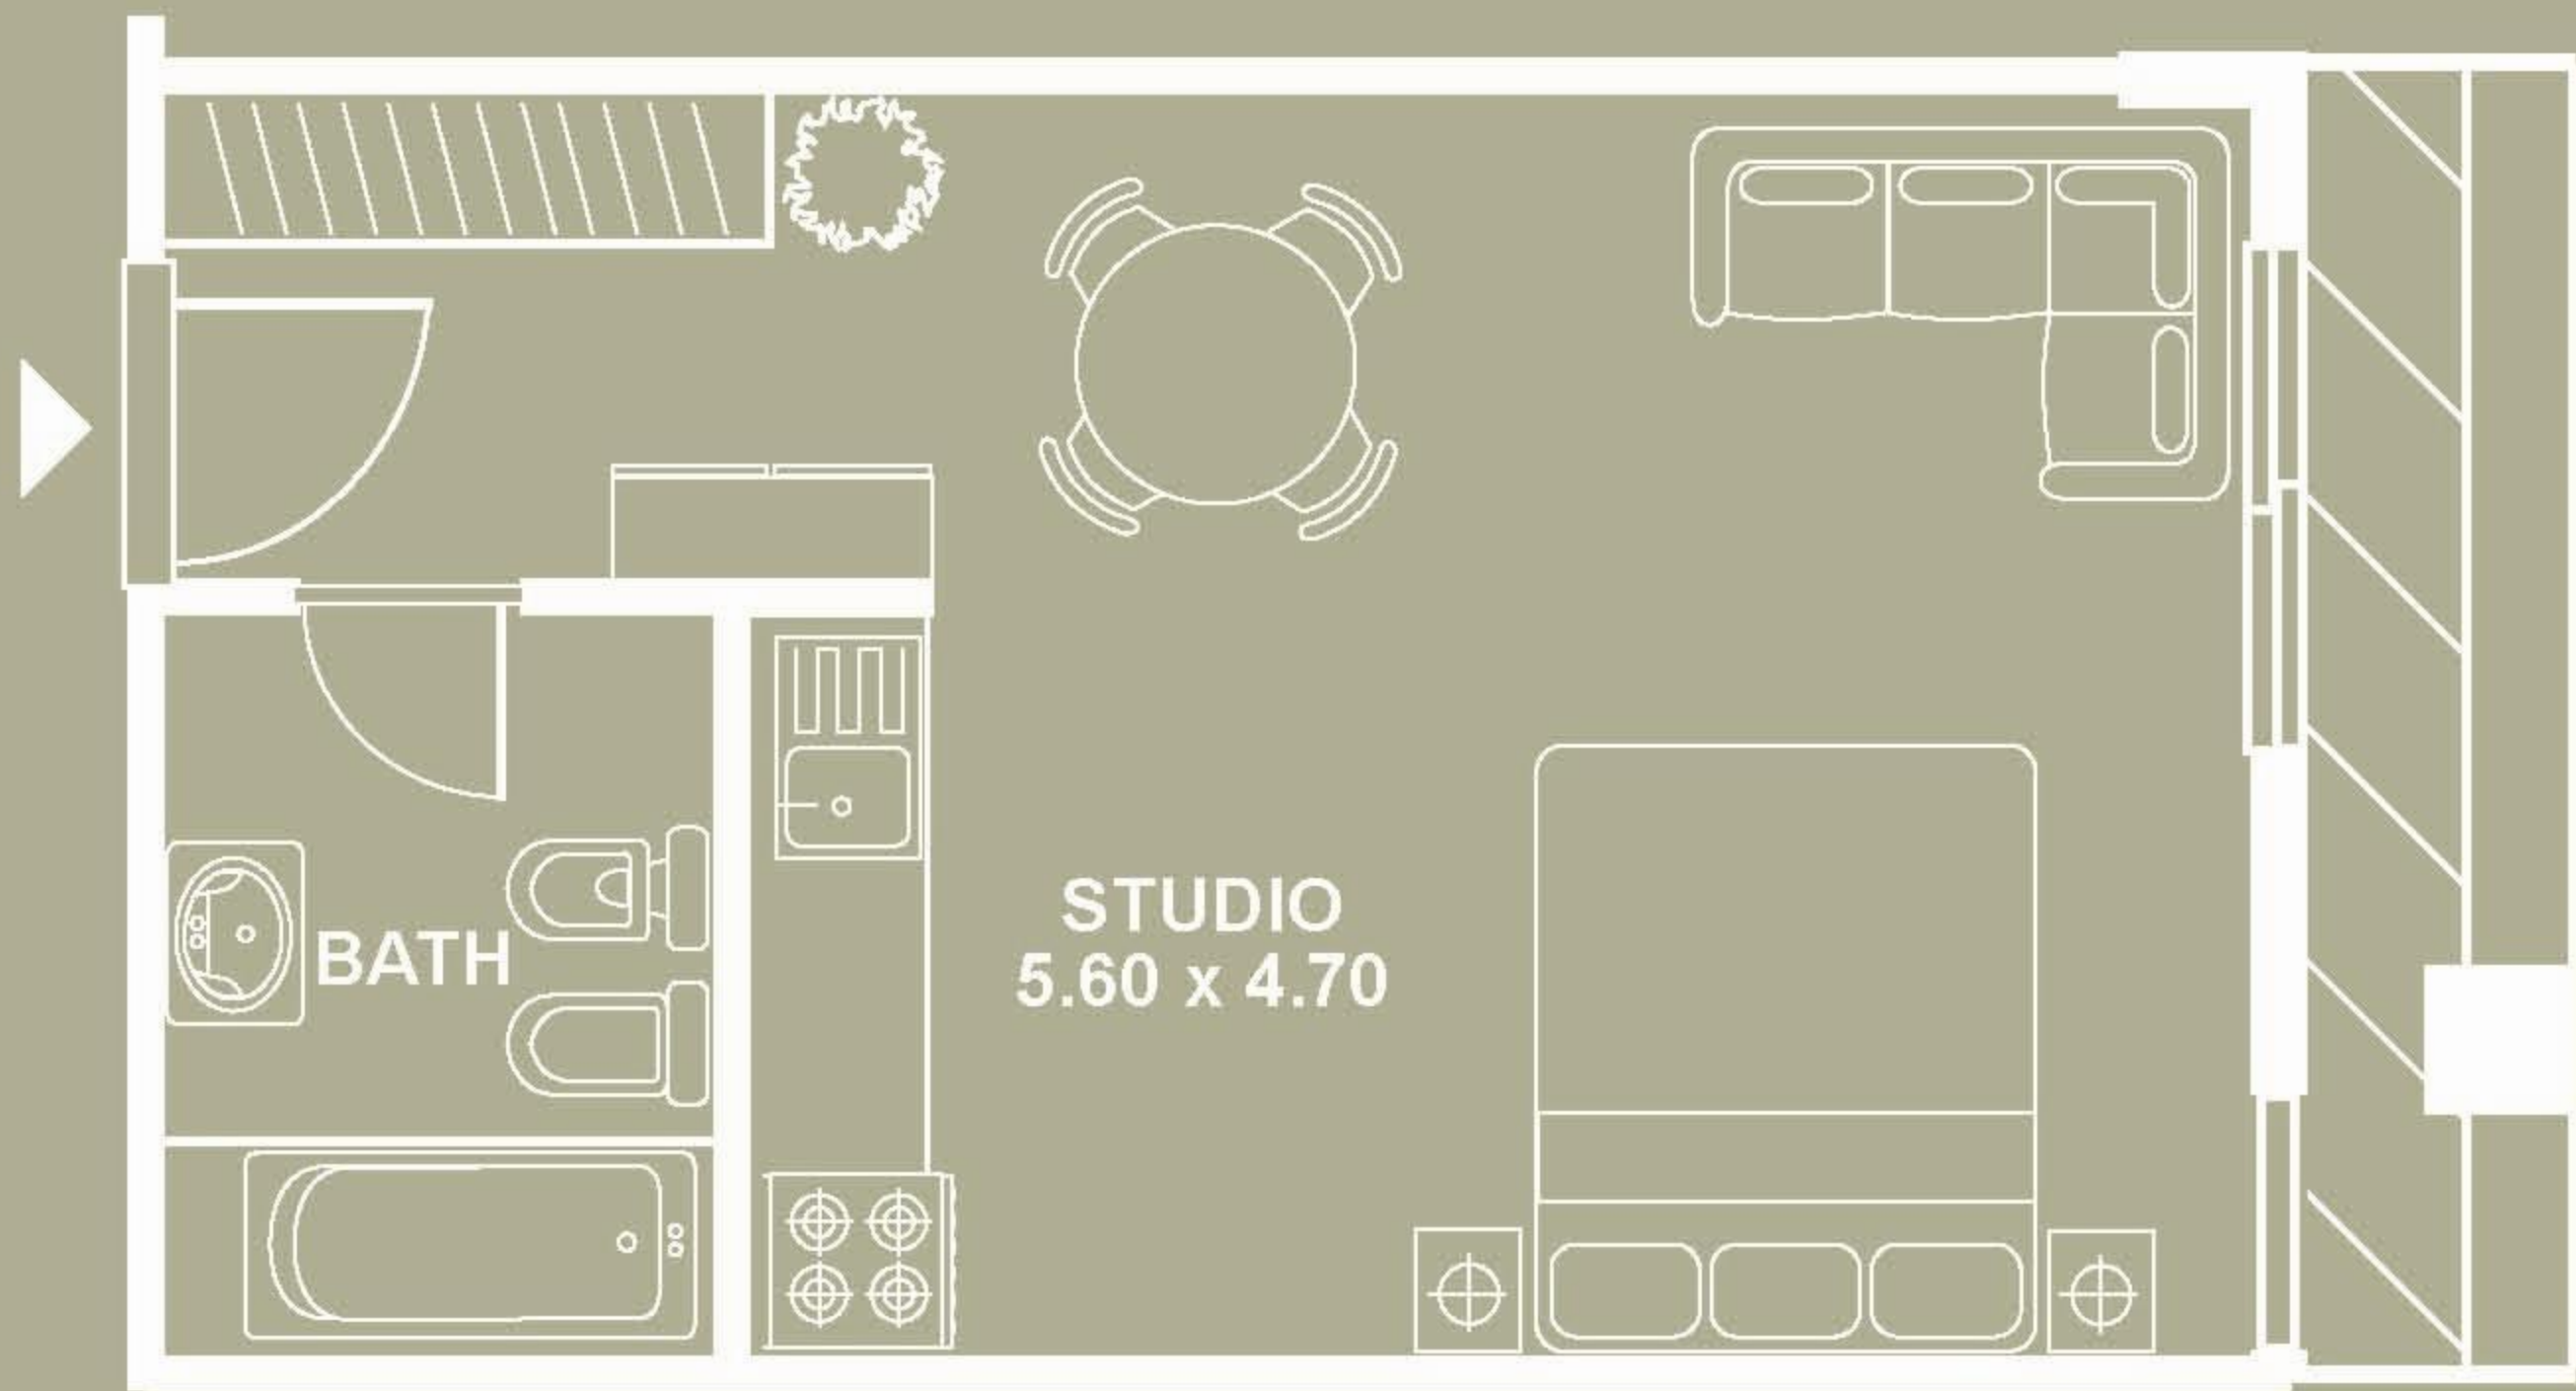

Size: 39.38 sqm (423.9 sqf)

Tower 1

Type: B1

Style: Studio

Size: 43.89 sqm (472.4 sqf)

Tower 1

Type: B2

Style: Studio

Size: 43.89 sqm (472.4 sqf)

**tm metropolis
lofts**

Tower 1

Type: C1

Style: 1 Bedroom Apartment

Size: 91.19 sqm (981.6 sqf)

**tm metropolis
lofts**

Tower 1

Tower 1

Type: E1

Style: 2 Bedroom Apartment

Size: 115.5 sqm (1243.2 sqf)

Tower 1

Type: E2

Style: 2 Bedroom Apartment

Size: 115.5 sqm (1243.2 sqf)

(Tower 2 is a reflection of Tower 1)

Al Khail Road

Ground Level Floor Plan

Al Khail Road

Podium Level Floor Plan

Al Khail Road