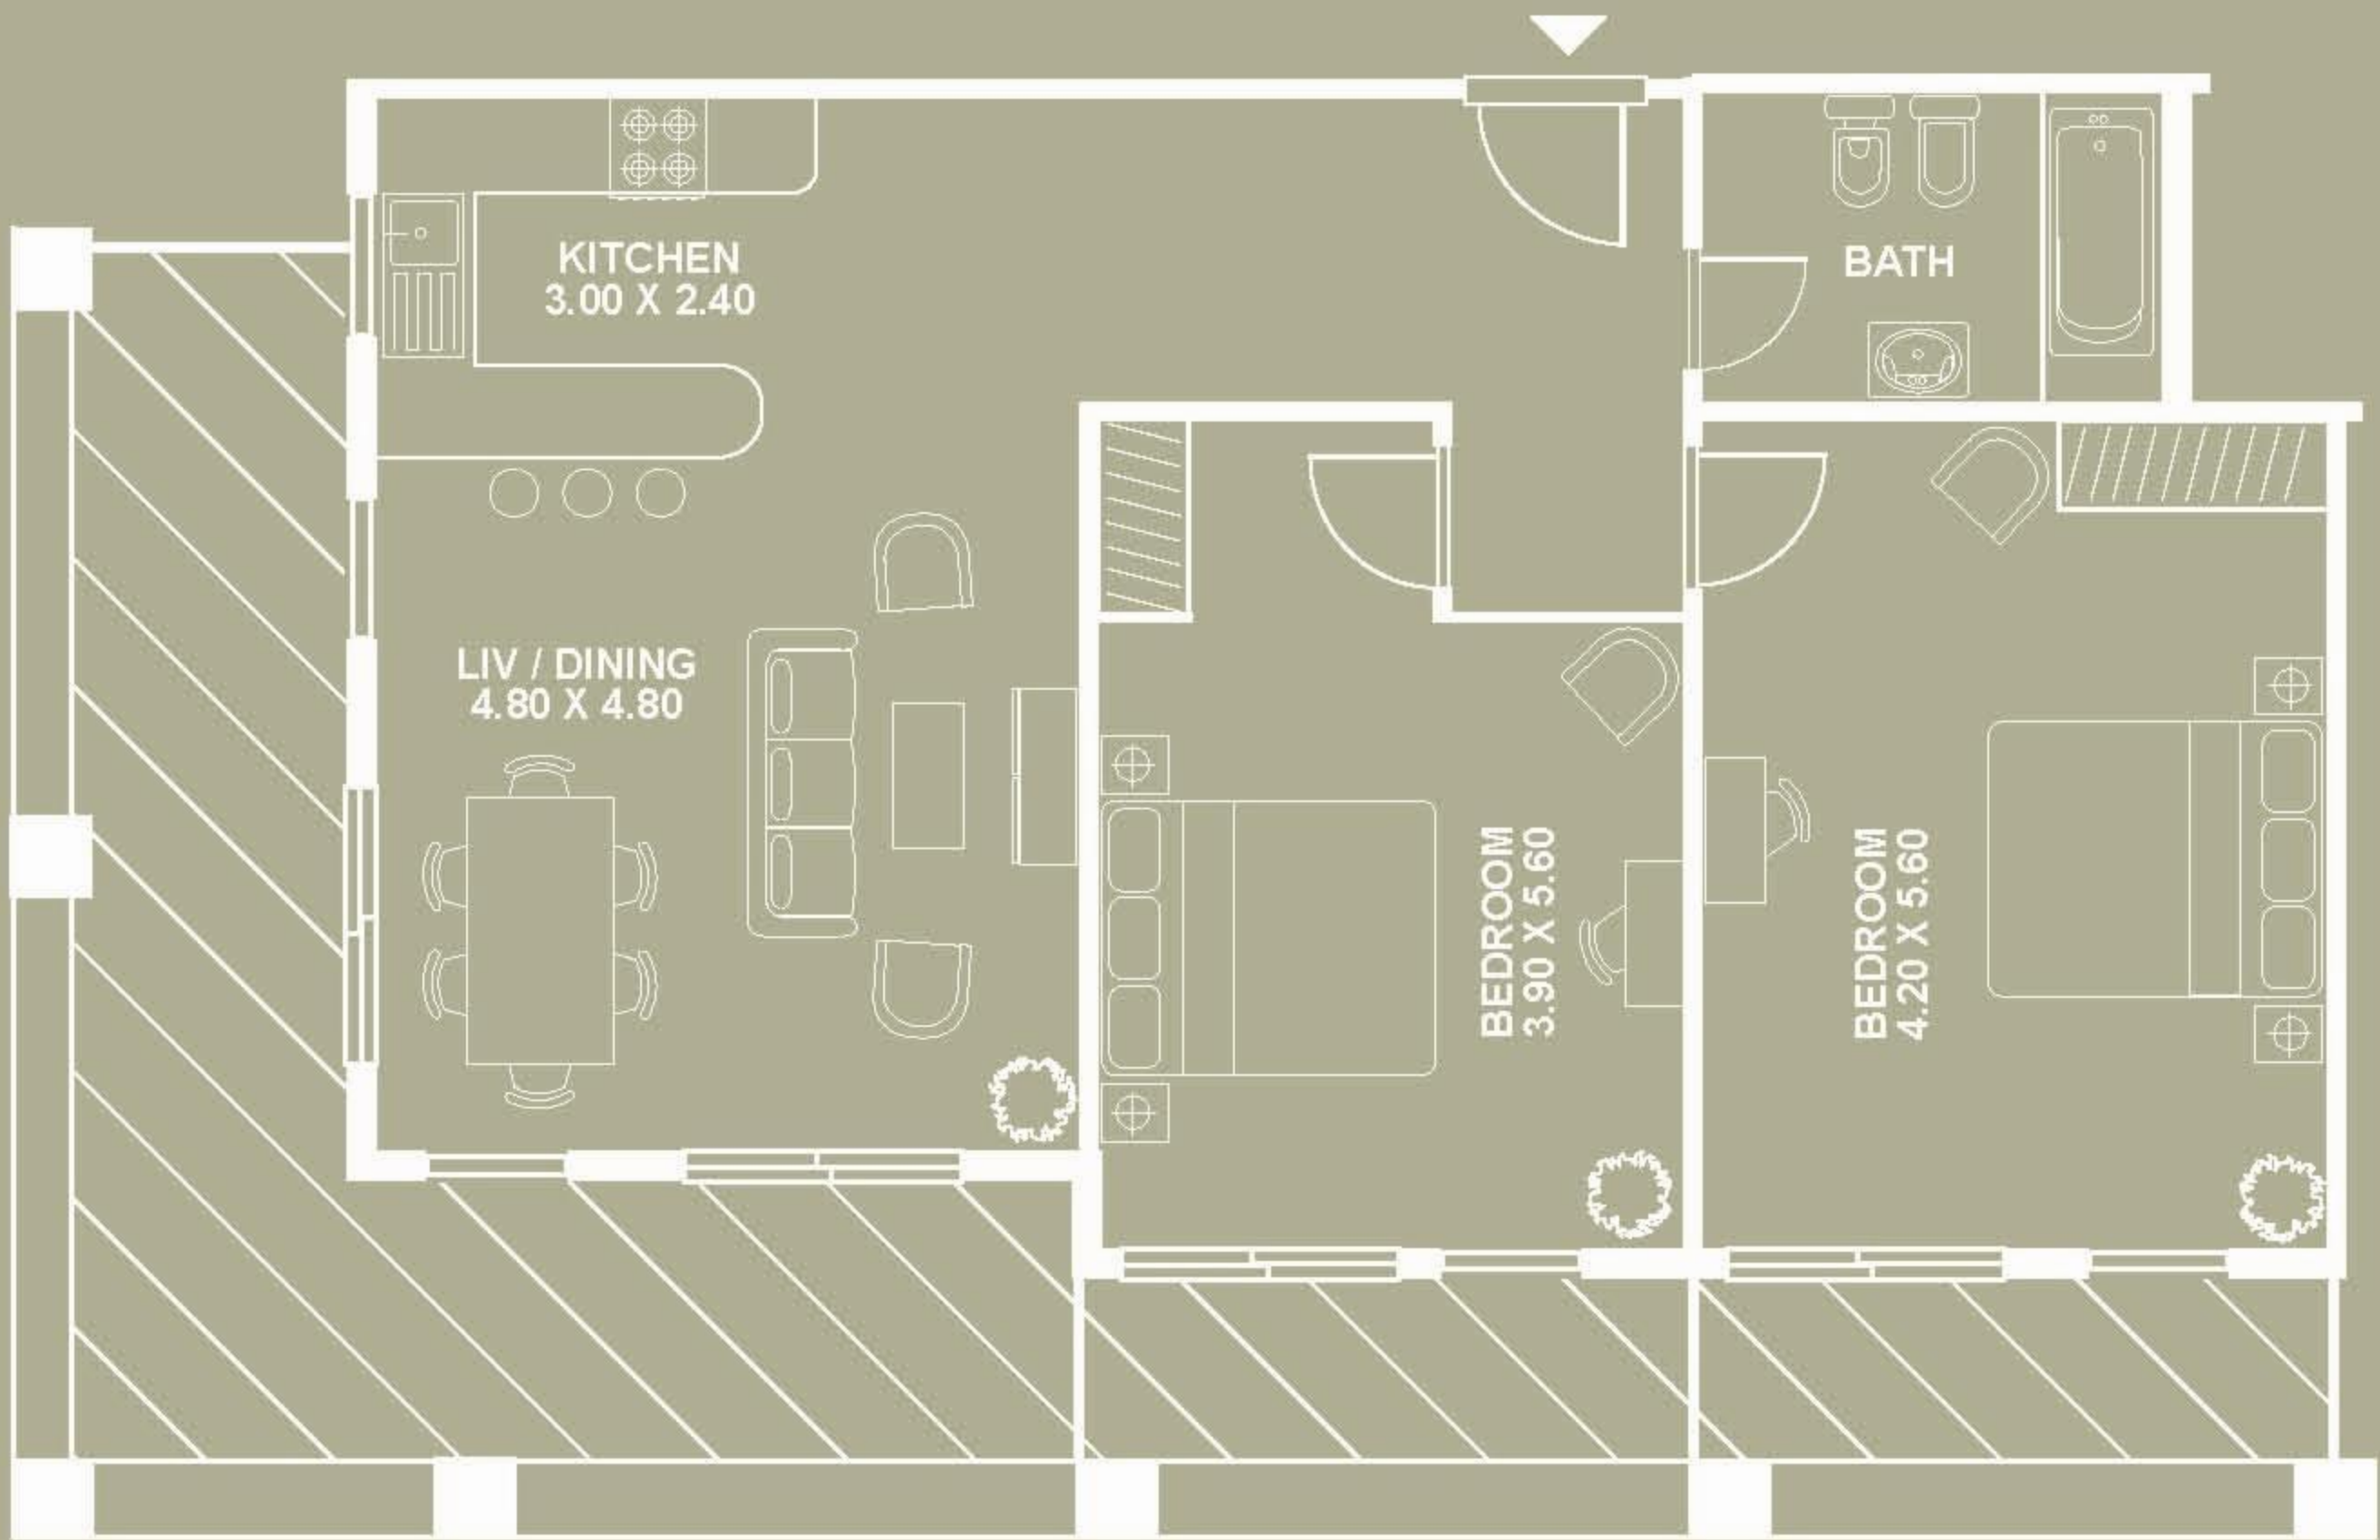

Size: 39.38 sqm (423.9 sqf)

Tower 1

Type: B1

Style: Studio

Size: 43.89 sqm (472.4 sqf)

Tower 1

Type: B2

Style: Studio

Type: C2

Style: 1 Bedroom Apartment

Size: 91.19 sqm (981.6 sqf)

tm metropolis
lofts

Tower 1

Type: D1

Style: 1 Bedroom Apartment

Size: 87.67 sqm (943.7 sqf)

Tower 1

Type: E1

Style: 2 Bedroom Apartment

Size: 115.5 sqm (1243.2 sqf)

Tower 1

Type: E2

Style: 2 Bedroom Apartment

Size: 115.5 sqm (1243.2 sqf)

(Tower 2 is a reflection of Tower 1)

Al Khail Road

Ground Level Floor Plan

Al Khail Road

Podium Level Floor Plan

Al Khail Road