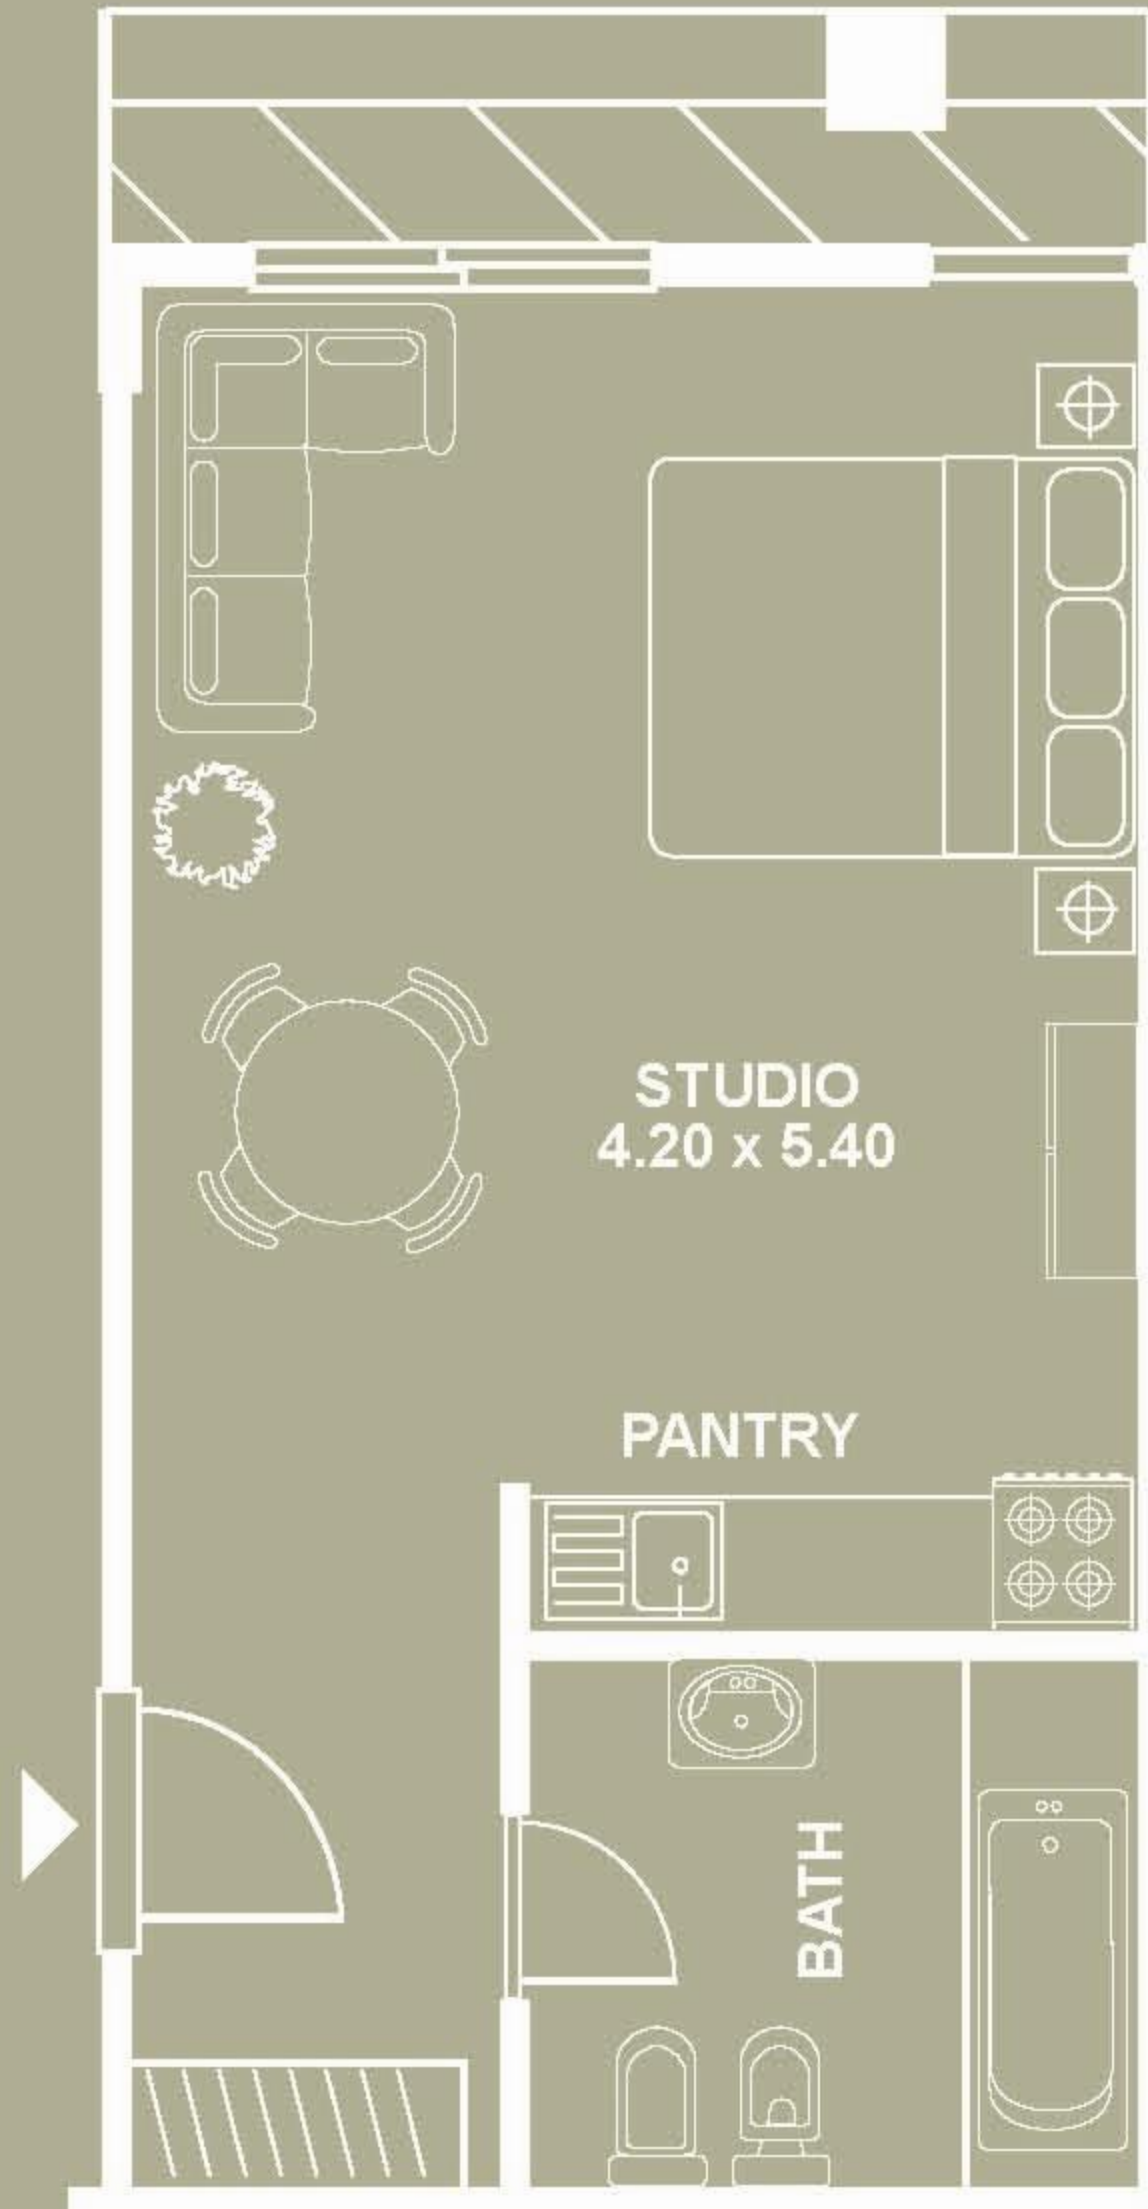

Tower 1

Type: A1

Style: Studio

Size: 39.38 sqm (423.9 sqf)

tm metropolis
lofts

Tower 1

Type: A2

Style: Studio

Size: 39.38 sqm (423.9 sqf)

Tower 1

Type: B1

Style: Studio

Size: 43.89 sqm (472.4 sqf)

Tower 1

Type: B2

Style: Studio

Size: 43.89 sqm (472.4 sqf)

**tm metropolis
lofts**

Tower 1

Type: C1

Style: 1 Bedroom Apartment

Size: 91.19 sqm (981.6 sqf)

**tm metropolis
lofts**

Tower 1

(Tower 2 is a reflection of Tower 1)

Al Khail Road

Ground Level Floor Plan

Al Khail Road

Podium Level Floor Plan

Al Khail Road