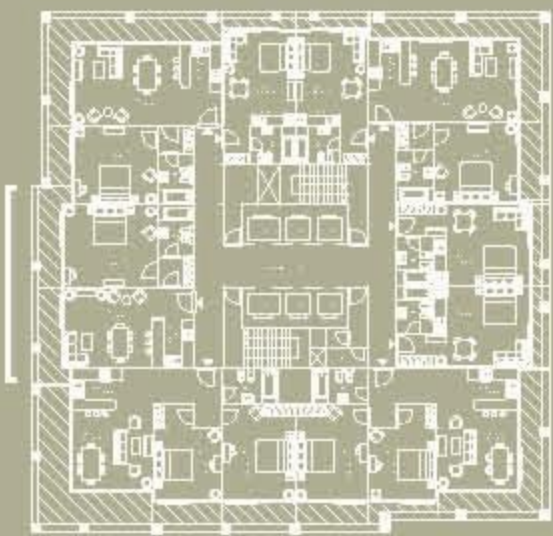

Type: C2

Style: 1 Bedroom Apartment

Size: 91.19 sqm (981.6 sqf)

tm metropolis
lofts

Tower 1

Type: D1

Style: 1 Bedroom Apartment

Size: 87.67 sqm (943.7 sqf)

Tower 1

Type: E1

Style: 2 Bedroom Apartment

Size: 115.5 sqm (1243.2 sqf)

Tower 1

Type: E2

Style: 2 Bedroom Apartment

Size: 115.5 sqm (1243.2 sqf)