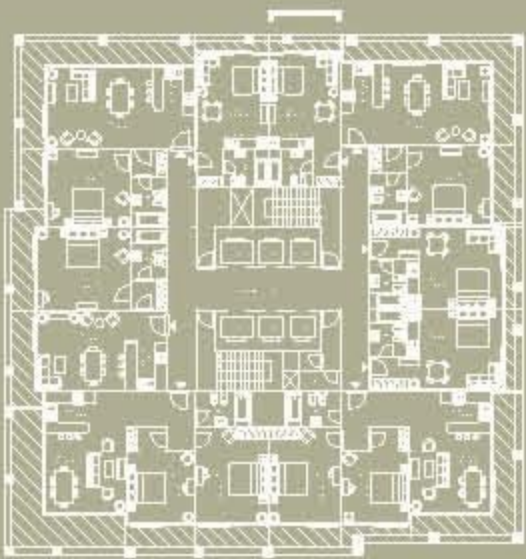

Tower 1

Type: A1

Style: Studio

Size: 39.38 sqm (423.9 sqf)

tm metropolis
lofts

Tower 1

Type: A2

Style: Studio

Size: 39.38 sqm (423.9 sqf)

Tower 1

Type: B1

Style: Studio

Size: 43.89 sqm (472.4 sqf)

Tower 1

Type: B2

Style: Studio

Size: 43.89 sqm (472.4 sqf)

**tm metropolis
lofts**

Tower 1

Type: C1

Style: 1 Bedroom Apartment

Size: 91.19 sqm (981.6 sqf)

**tm metropolis
lofts**

Tower 1